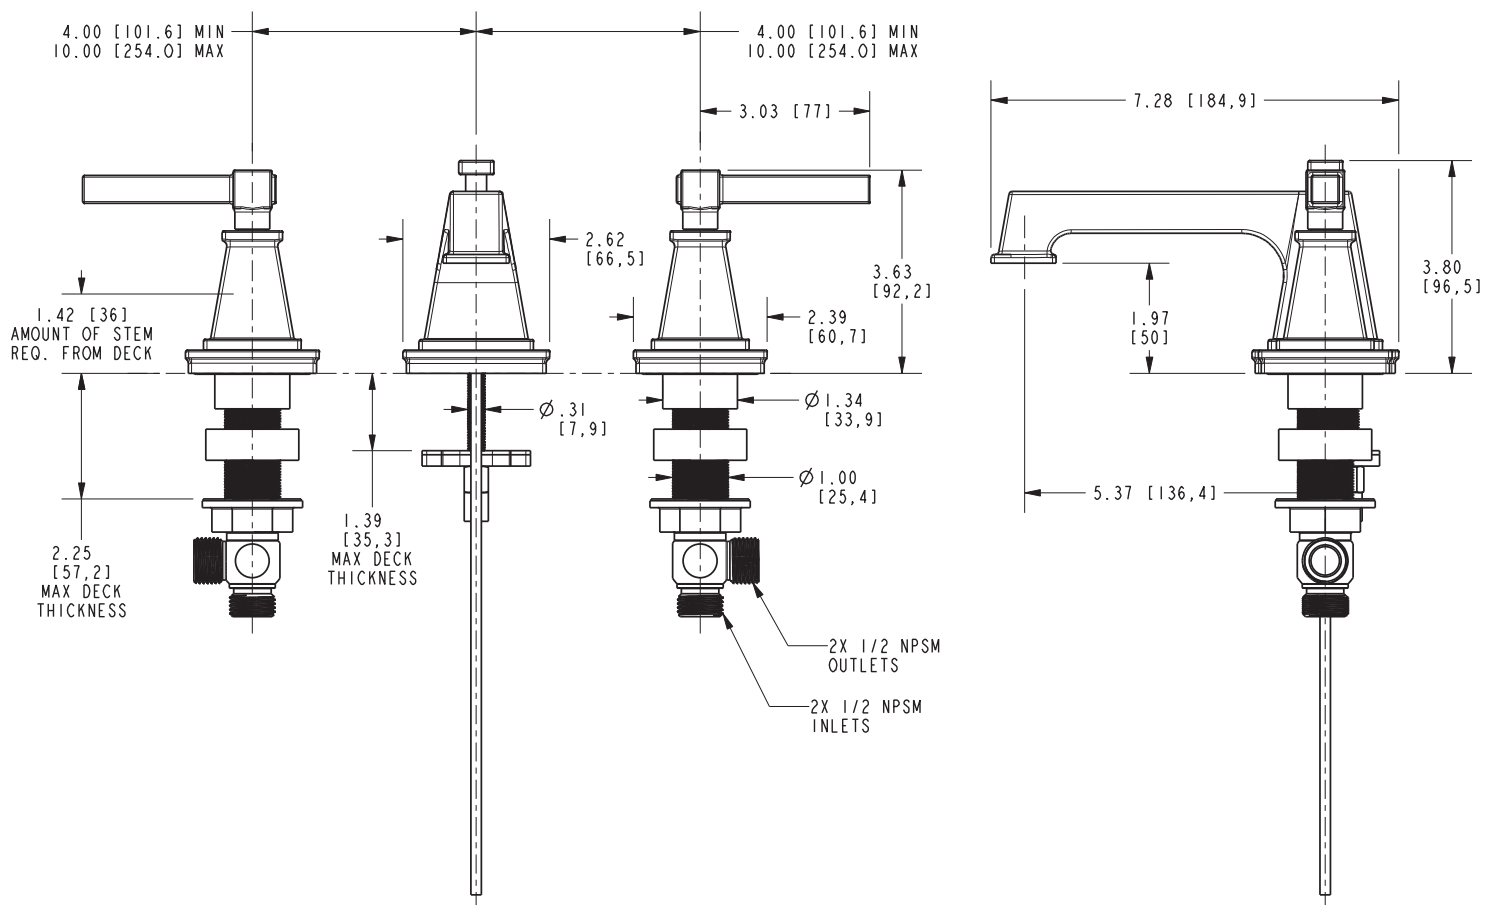

Features

- Solid brass construction
- Brass valve bodies
- Quarter-turn washerless ceramic disc valve cartridges
- Spout assembly with integral supply hoses
- Pop-up drain with tailpiece
- 1.97" (5.0 cm) spout height at outlet
- 5.37" (13.6 cm) spout reach (c-c)
- For 8" (20.3 cm) centers - Maximum 20" (50.8 cm)
- ADA Compliant
- 1.2 GPM (4.5 LPM) Max

Product Specification Add "Color / Finish" suffix to Model number, below.

The two-handle Widespread Lavatory Faucet shall be made of solid brass construction. Faucet shall incorporate a spout assembly with integral supply hoses and feature brass valve bodies with quarter-turn washerless ceramic disc valve cartridges. Faucet shall have a 1.2 gallon (4.5 liter) per minute maximum flow rate. Product shall be for 8" (20.3 cm) centers - Maximum 20" (50.8 cm). Product shall incorporate a 1.97" (5.0 cm) spout height at outlet and a 5.37" (13.6 cm) spout reach (c-c). Faucet shall include a pop-up drain with tailpiece and incorporate ADA compliant traditional lever handles. Widespread Lavatory Faucet shall be Newport Brass Model 3140/____.

3140

PRODUCT DIMENSIONS *(Units are in inches)*

Product Dimensions are provided for reference only. For specific product installation guidelines, please reference the Installation Instructions of the product being installed.