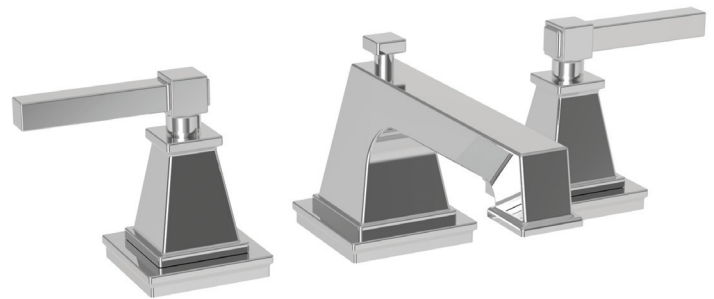

Features

- Solid brass construction
- Brass valve bodies
- Quarter-turn washerless ceramic disc valve cartridges
- Spout assembly with integral supply hoses
- Pop-up drain with tailpiece
- 1.97" (5.0 cm) spout height at outlet
- 5.37" (13.6 cm) spout reach (c-c)
- For 8" (20.3 cm) centers - Maximum 20" (50.8 cm)
- ADA Compliant
- 1.2 GPM (4.5 LPM) Max

Colors / Finishes

- 10B: Oil Rubbed Bronze
- 15: Polished Nickel
- 15S: Satin Nickel - PVD
- 26: Polished Chrome
- Other: Refer to the Newport Brass catalog for additional color/finish options.

Specified Model

Product Specification Add "Color / Finish" suffix to Model number, below.

The two-handle Widespread Lavatory Faucet shall be made of solid brass construction. Faucet shall incorporate a spout assembly with integral supply hoses and feature brass valve bodies with quarter-turn washerless ceramic disc valve cartridges. Faucet shall have a 1.2 gallon (4.5 liter) per minute maximum flow rate. Product shall be for 8" (20.3 cm) centers - Maximum 20" (50.8 cm). Product shall incorporate a 1.97" (5.0 cm) spout height at outlet and a 5.37" (13.6 cm) spout reach (c-c). Faucet shall include a pop-up drain with tailpiece and incorporate ADA compliant traditional lever handles. Widespread Lavatory Faucet shall be Newport Brass Model 3140/____.