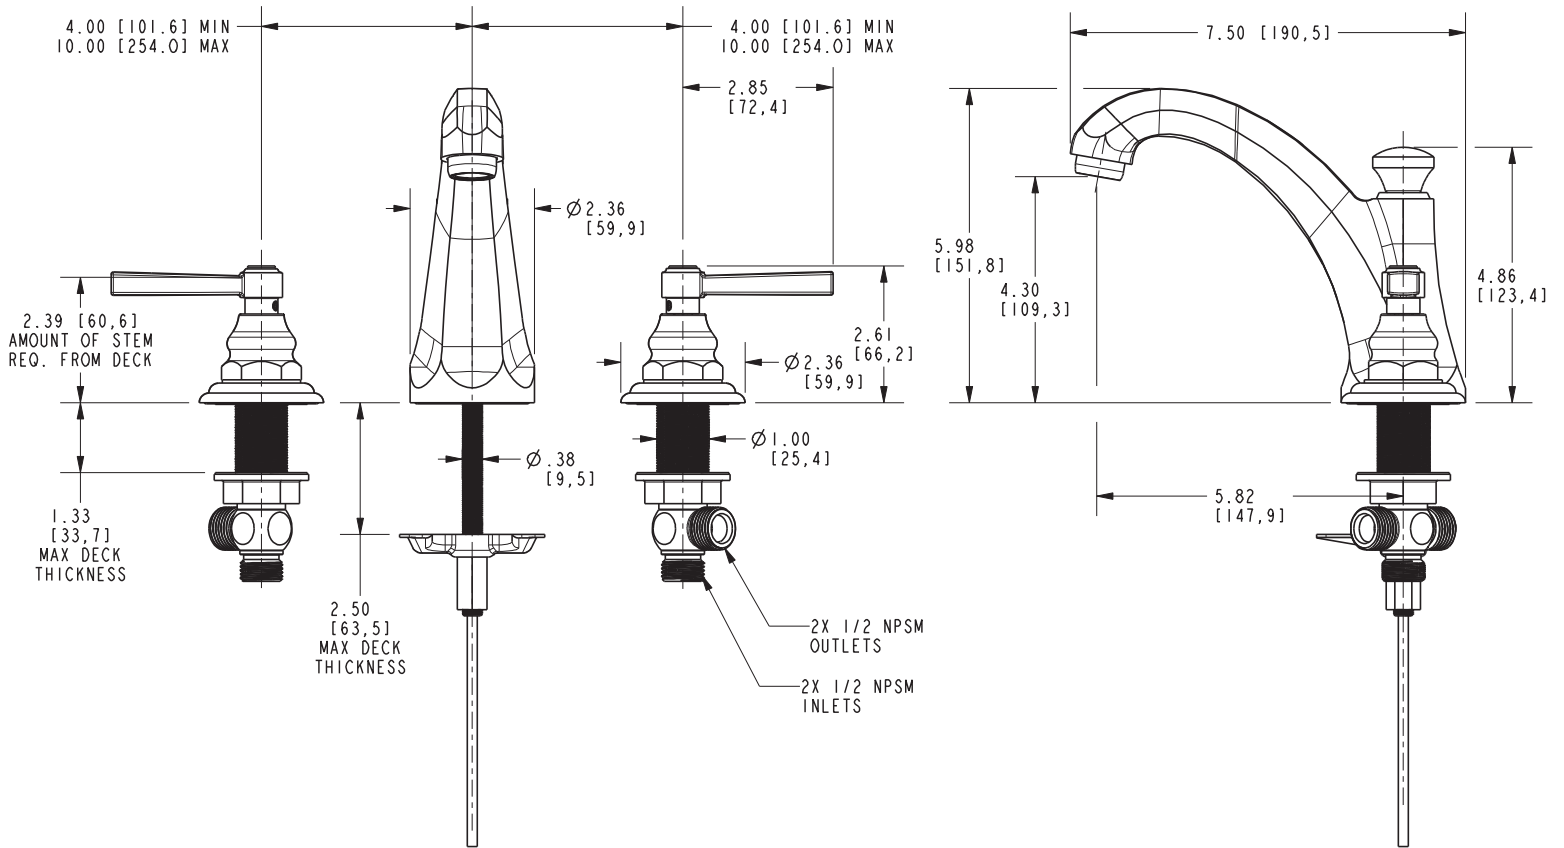

Features

- Solid brass construction
- Brass valve bodies
- Quarter-turn washerless ceramic disc valve cartridges
- Spout assembly with integral supply hoses
- Pop-up drain with tailpiece
- 4.30" (10.9 cm) spout height at outlet
- 5.82" (14.8 cm) spout reach (c-c)
- For 8" (20.3 cm) centers - Maximum 20" (50.8 cm)
- ADA Compliant
- 1.2 GPM (4.5 LPM) Max

Specified Model

Model	Description	Colors Finishes
910C	Widespread Lavatory Faucet	<input type="checkbox"/> 10B <input type="checkbox"/> 15 <input type="checkbox"/> 15S <input type="checkbox"/> 26 <input type="checkbox"/> Other

Product Specification Add "Color / Finish" suffix to Model number, below.

The two-handle Widespread Lavatory Faucet shall be made of solid brass construction. Faucet shall incorporate a spout assembly with integral supply hoses and feature brass valve bodies with quarter-turn washerless ceramic disc valve cartridges. Faucet shall have a 1.2 gallon (4.5 liter) per minute maximum flow rate. Product shall be for 8" (20.3 cm) centers - Maximum 20" (50.8 cm). Product shall incorporate a 4.30" (10.9 cm) spout height at outlet and a 5.82" (14.8 cm) spout reach (c-c). Faucet shall include a pop-up drain with tailpiece and incorporate ADA compliant traditional lever handles. Widespread Lavatory Faucet shall be Newport Brass Model 910C/____.

910C

PRODUCT DIMENSIONS *(Units are in inches)*

Product Dimensions are provided for reference only. For specific product installation guidelines, please reference the Installation Instructions of the product being installed.