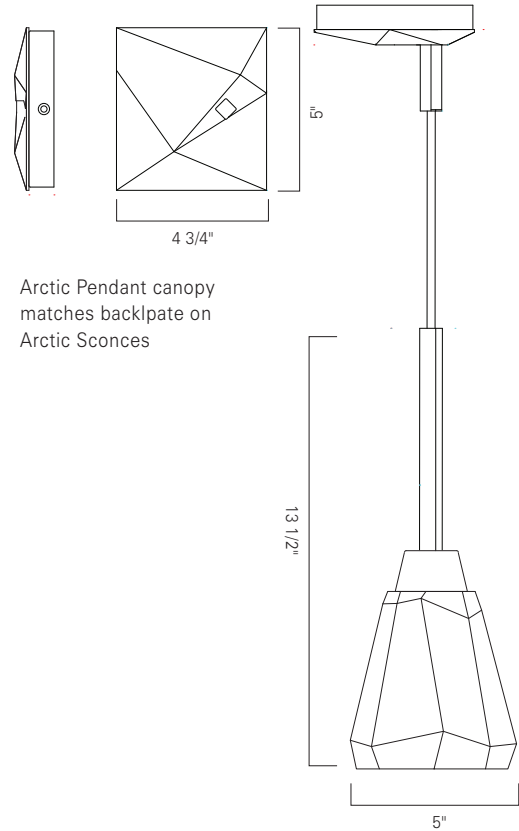

Arctic Pendant  
**8284-ADB-CL**  
 Acid Dipped Black (ADB)  
 Clear Glass (CL)

Arctic Pendant  
**8284-PN-CL**  
 Polished Nickel (PN)  
 Clear Glass (CL)

Also available in Arctic 1 Light, 2 Light and 3 Light Sconces.  
 See 8281, 8282, 8283 Technical Sheet

Product Name / Model / Dimensions				Finish Options	Glass	Lamping Options
Arctic Pendant - 8284				<b>Standard</b> Acid Dipped Black (ADB) Polished Nickel (PN)	<b>Standard</b> Clear Glass (CL) Size: 5 1/4 H X 5 W	<b>Standard</b> Incandescent (1) 60W Edison
8284	Height 13 1/2"	Width 5"	Overall Height ships with 6' black cord			
Textured Canopy 5 H X 4 3/4 W						