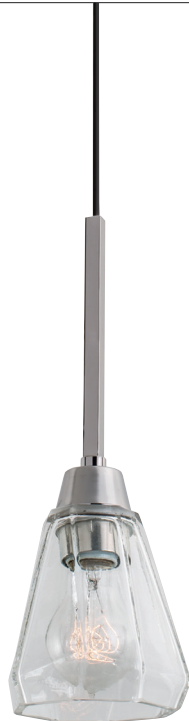

Arctic Pendant  
**8284-ADB-CL**  
 Acid Dipped Black (ADB)  
 Clear Glass (CL)

Arctic Pendant  
**8284-PN-CL**  
 Polished Nickel (PN)  
 Clear Glass (CL)

Also available in Arctic 1 Light, 2 Light and 3 Light Sconces.  
 See 8281, 8282, 8283 Technical Sheet

Product Name / Model / Dimensions				Finish Options	Glass	Lamping Options
Arctic Pendant - 8284				<b>Standard</b> Acid Dipped Black (ADB) Polished Nickel (PN)	<b>Standard</b> Clear Glass (CL) Size: 5 1/4 H X 5 W	<b>Standard</b> Incandescent (1) 60W Edison
8284	Height 13 1/2"	Width 5"	Overall Height ships with 6' black cord			
Textured Canopy 5 H X 4 3/4 W						