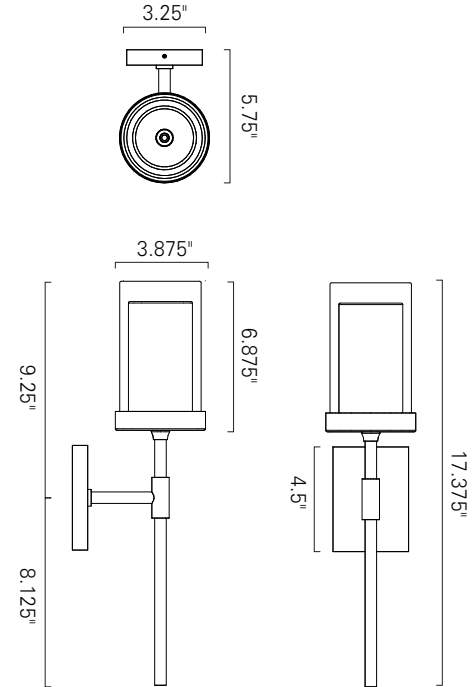

Norwell Lighting

Product Name **Kimberly**
 Model Number **8970**
 Project Name _____
 Fixture Type _____ Quantity _____

Polished Nickel (PN)

Kimberly - 8970 Brushed Nickel (BN)
 Clear Outer White Inner Glass (CL)

INC

Product Name / Model / Dimensions			Finish Options	Glass	Lamping Options
Kimberly - 8970			Standard Brushed Nickel (BN) Chrome (CH) Polished Nickel (PN)	Standard Clear Outer White Inner Glass (CL) 5.75" H X 4" W	Standard Incandescent (IN) (1) 60 Watt Candelabra
Height	Width	Projection			
17.375"	4.5"	5.75"			
Backplate*					
Height	Width	*Trimplate available Note: Small backplate requires a switch box			
4.5"	3.25"				