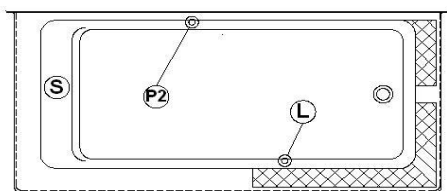

Loft 6631 R-SFLR - Right hand drain, 3 Skirts (Front, Left and Right)

Product code : **LO6631R-SFLR**

Draft revision : **20170320140000**

External dimensions : **66" x 31" x 22" [167,6 cm x 78,7 cm x 55,9 cm]**

Series : **freestand**

Seats : **1**

Lumbar support : **yes**

Arm rests : **no**

Low-profile available : **no**

Draft and specs

Specifications	
Capacity :	46 IMP Gal. / 60,0 US Gal. / 209,1 liters
AeroMassage™ :	40 Easy Clean™ air jets
Super AeroMassage™ :	AeroMassage™ + 12 Easy Clean™ air jets
Dynamic Turbo™ :	unavailable
Comfort Air™ :	40 Easy Clean™ air jets
Characteristics :	3 integrated skirts

Remarks	
*all measures have a precision of ± 1/4" (0,63cm)	
*internal dimensions taken at 4" (10cm) from bath bottom	
*capacity is measured by filling the soaker to 1-1/2" under the overflow	

Options and installation