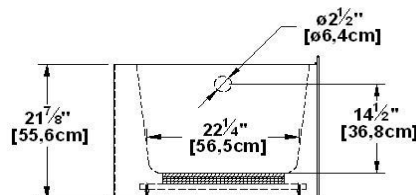

Loft 6631 R-SFLR - Right hand drain, 3 Skirts (Front, Left and Right)

Product code : **LO6631R-SFLR**

Draft revision : **20170320140000**

External dimensions : **66" x 31" x 22" [167,6 cm x 78,7 cm x 55,9 cm]**

Series : **freestand**

Seats : **1**

Lumbar support : **yes**

Arm rests : **no**

Low-profile available : **no**

Draft and specs

Specifications	
Capacity :	46 IMP Gal. / 60,0 US Gal. / 209,1 liters
AeroMassage™ :	40 Easy Clean™ air jets
Super AeroMassage™ :	AeroMassage™ + 12 Easy Clean™ air jets
Dynamic Turbo™ :	unavailable
Comfort Air™ :	40 Easy Clean™ air jets
Characteristics :	3 integrated skirts

Remarks	
*all measures have a precision of ± 1/4" (0,63cm)	
*internal dimensions taken at 4" (10cm) from bath bottom	
*capacity is measured by filling the soaker to 1-1/2" under the overflow	

Options and installation