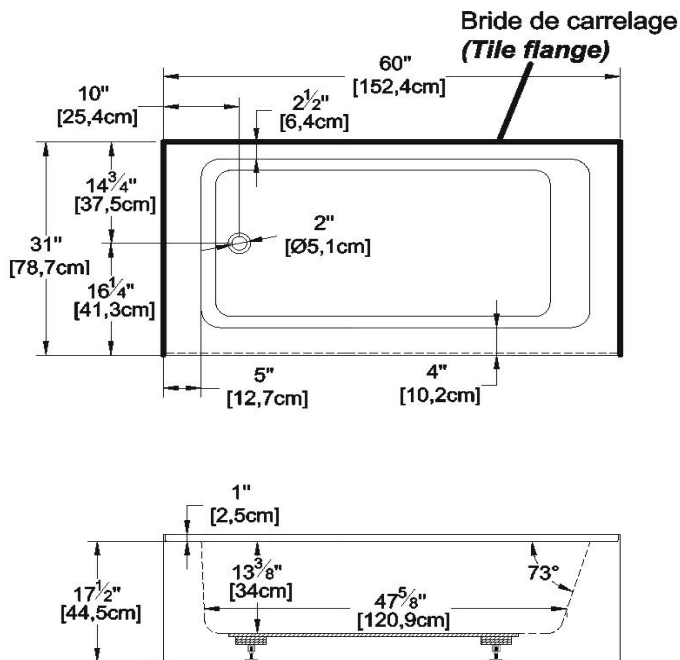

# Urbania 6031 L-SF - Left hand drain, 1 Skirt (Front)

Product code : **UR6031L-SF**

Draft revision : **20170825115000**

External dimensions : **60" x 31" x 17,5" [152,4 cm x 78,7 cm x 44,5 cm]**

Series : **freestand**

## Draft and specs

Specifications	
Capacity :	28,5 IMP Gal. / 37,2 US Gal. / 129,6 liters
AeroMassage™ :	unavailable
Super AeroMassage™ :	unavailable
Dynamic Turbo™ :	unavailable
Comfort Air™ :	unavailable
Characteristics :	1 integrated skirt

Remarks
*all measures have a precision of ± 1/4" (0,63cm)
*internal dimensions taken at 4" (10cm) from bath bottom
*capacity is measured by filling the soaker to 1-1/2" under the overflow