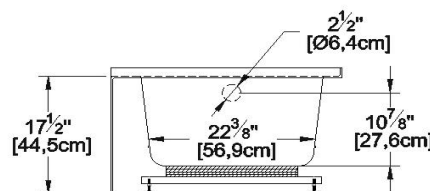

# Urbania 6031 L-SF - Left hand drain, 1 Skirt (Front)

Product code : **UR6031L-SF**

Draft revision : **20170825115000**

External dimensions : **60" x 31" x 17,5" [152,4 cm x 78,7 cm x 44,5 cm]**

Series : **freestand**

Seats : **1**

Lowbar support : **no**

Arm rests : **no**

Low-profile available : **no**

## Draft and specs

Specifications	
Capacity :	28,5 IMP Gal. / 37,2 US Gal. / 129,6 liters
AeroMassage™ :	unavailable
Super AeroMassage™ :	unavailable
Dynamic Turbo™ :	unavailable
Comfort Air™ :	unavailable
Characteristics :	1 integrated skirt

Remarks
*all measures have a precision of ± 1/4" (0,63cm)
*internal dimensions taken at 4" (10cm) from bath bottom
*capacity is measured by filling the soaker to 1-1/2" under the overflow