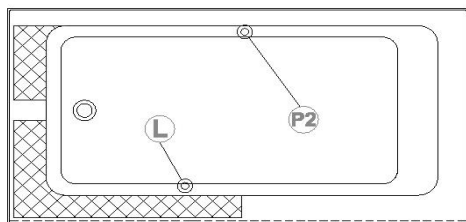

Options and installation

Legend			
(S)	Blower	(L)	Chromotherapy light
(P1)	Pump	(P2)	Grab bar
(C)	Keypad		
(X)	Recommended faucets drilling location*		
Deck cut-out line			-----

Available models	
Model	Availability
Soaker alone	✓
Comfort Air™	
AeroMassage™	
Super AeroMassage™	
Dynamic Turbo™ (not available in the U.S.)	
Dynamic Turbo™ + AeroMassage™	
Dynamic Turbo™ + Super AeroMassage™	

Additional(s) note(s) :

Integrated acrylic tile flanges. Available in white only. Only one handle can be factory installed.

Available recommended options
Front skirt :
Recommended drain : WOCO14 (chrome finish)
Tile flanges : Included on sides without skirt
Remote control** : unavailable
**Floating

*It is possible to install the faucets elsewhere on the product. The installer must verify that there are no piping or wires before drilling.

IMPORTANT NOTE : Specifications, dimensions and models are subject to change.

Visit our website <http://www.oceania-attitude.com> to access up-to-date dimensions and informations. In all cases, information on the website is the most up-to-date. Dimensions may vary slightly. To ensure proper fit, measurements must be taken on the product directly.

Head office

591, avenue des Entreprises
Thetford Mines, Quebec
CANADA G6H 4B2

Phone numbers

No-charge : 1-877-332-4224
Fax : 1-866-460-4334

Internet

Web : <http://www.oceania-attitude.com>
Email : info@oceaniabaths.com