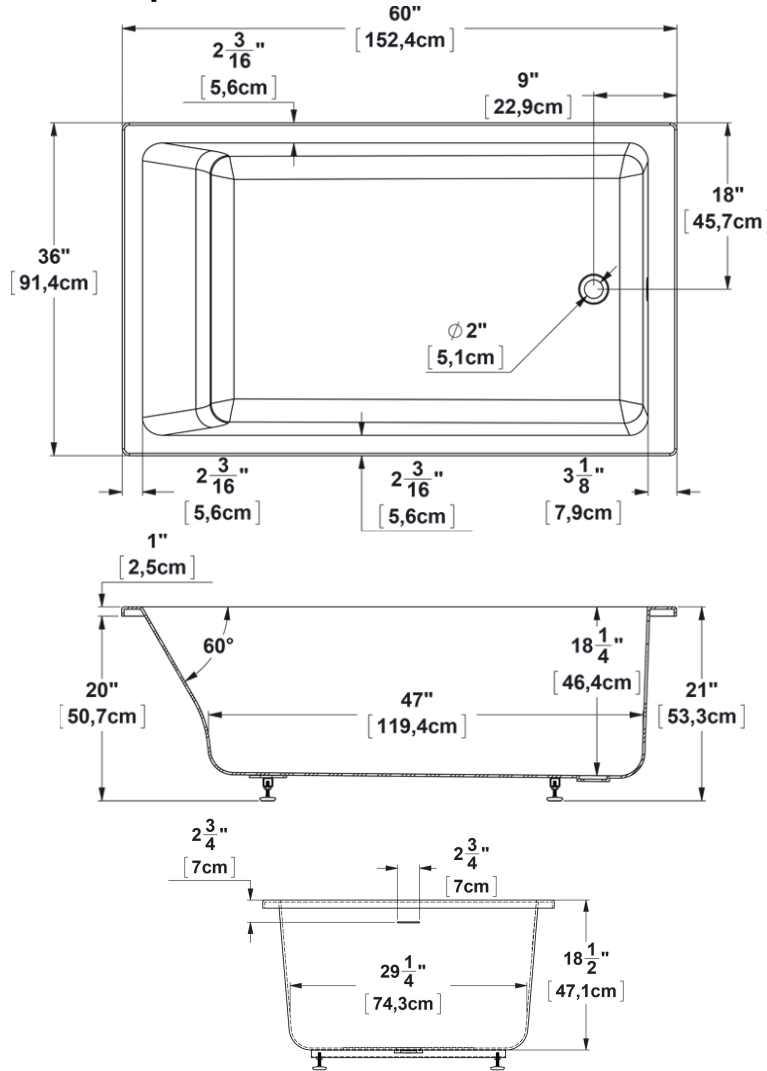

**Viele 6036**

Series : **Deck mount**

Nominal dimensions: **60" x 36" x 21" [152.4 cm x 91.4 cm x 53.3 cm]**

Seats : **1** Product code: **VI6036**

Draft revision : **2023061515170**

Lumbar support : yes Arm rests : no

Low-profile available : no

**Draft and specs**

Specifications
Capacity: <b>80 IMP Gal. / 104.3 US Gal. / 363.6 liters</b>
AeroMassage™: <b>39 Easy Clean™ air jets</b>
Super AeroMassage™: <b>AeroMassage™ + 12 Easy Clean™ air jets</b>
Comfort Air™: <b>unavailable</b>
Characteristics:

Remarks
All measures have a precision of ± 1/4" (0,63cm)
If a measure is present on one side only, part is symmetrical
*internal dimensions taken at 4" (10cm) from bath bottom
*capacity is measured by filling the bath to 1-1/2" under the overflow