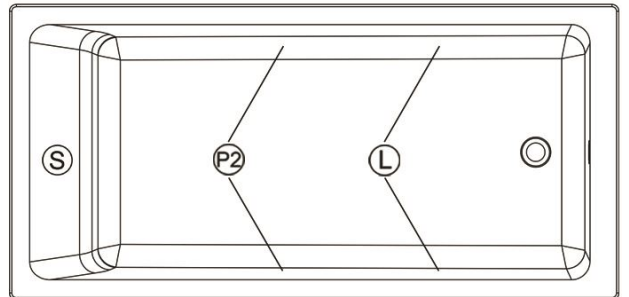

Legend	
S Blower	L Chromotherapy light
P2 Grab bar	C Keypad
Recommended faucets drilling location*	Deck cut-out line - - - - -

Additional(s) note(s)
If system, delivered with keypad not installed and remote control is included.
The overflow is factory installed, the drain is included but not installed.

*It is possible to install the faucets elsewhere on the product. The installer must verify that there are no piping or wires before drilling.

IMPORTANT NOTE: Specifications, dimensions and models are subject to change.
Visit our website <http://www.oceania-attitude.com> to access up-to-date dimensions and information. In all cases, information on the website is the most up-to-date.