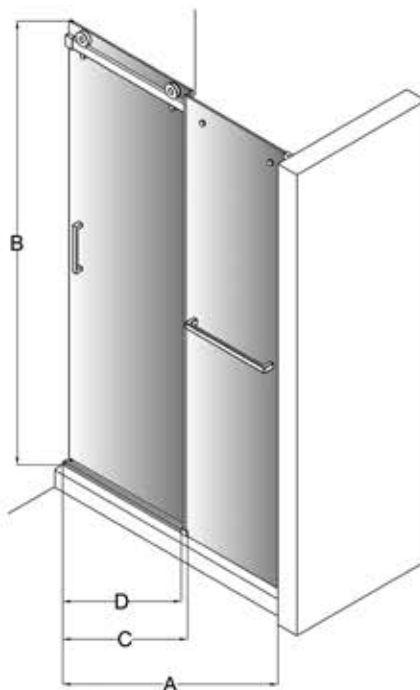

MARELIA shower door PBSD

FEATURES:

- Alcove installation
- Magnet on the door for a perfect seal.
- 8mm tempered glass with the easy clean Oceania clear View™ treatment.
- Chrome finish.
- Sliding door that allows for either left- or right-hand installation
- 10-year limited warranty.

PBSD doors - Marelia

Code	A (min)	A (max)	B	C	D (min)	D(max)
PBSD48	45 ⁷ / ₈ "	46 ⁷ / ₈ "	78 ³ / ₄ "	25 ¹ / ₄ "	19"	20"
PBSD60	57 ⁷ / ₈ "	58 ⁷ / ₈ "		31 ¹ / ₄ "	25"	26"
PBSD66	63 ⁷ / ₈ "	64 ⁷ / ₈ "		31 ¹ / ₄ "	25"	26"