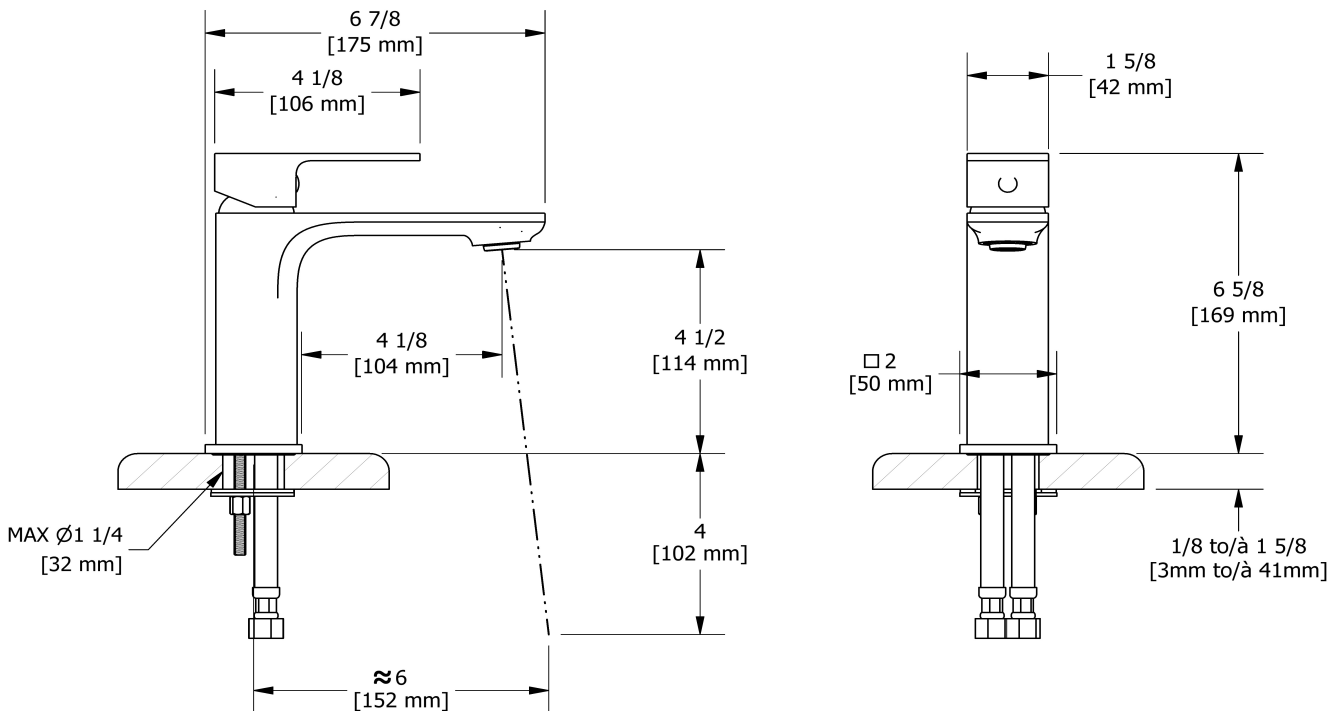

Certifications

- CSA B125.1
- NSF/ANSI standard 61 and 372
- ASME A112.18.1
- CMR248 Approval
- ADA

Sizes, models and finishes may differ from those presented.

Warranty

This **Riobel Inc.** product you have purchased carries a Limited Lifetime Warranty on the chrome, PVD finish, blacks and all working parts and is guaranteed from the initial purchase date against all manufacturing defects. All other finishes, including plastic components, are guaranteed for one year. All electric and/or electronic parts are covered by a 5-year limited warranty.

Customer Service

Ontario, West Canada : 888-287-5354 Quebec, Maritimes, United States : 866-473-8442