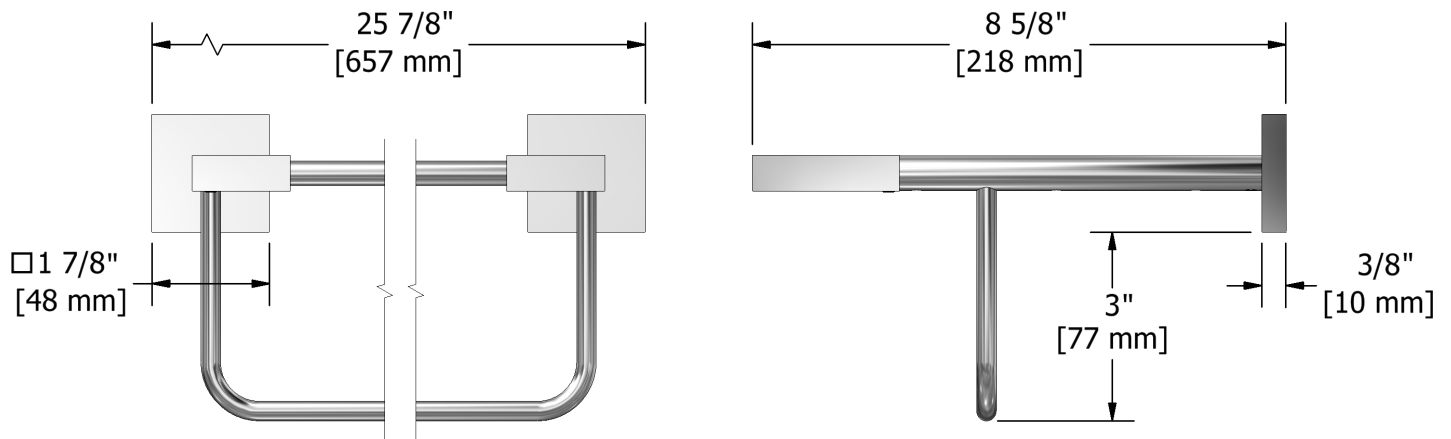

Sizes, models and finishes may differ from thoses presented.

Warranty

This **Riobel Inc.** product you have purchased carries a Limited Lifetime Warranty on the chrome, PVD finish, blacks and all working parts and is guaranteed from the initial purchase date against all manufacturing defects. All other finishes, including plastic components, are guaranteed for one year. All electric and/or electronic parts are covered by a 5-year limited warranty.

Customer Service

Ontario, West Canada : 888-287-5354 Quebec, Maritimes, United States : 866-473-8442