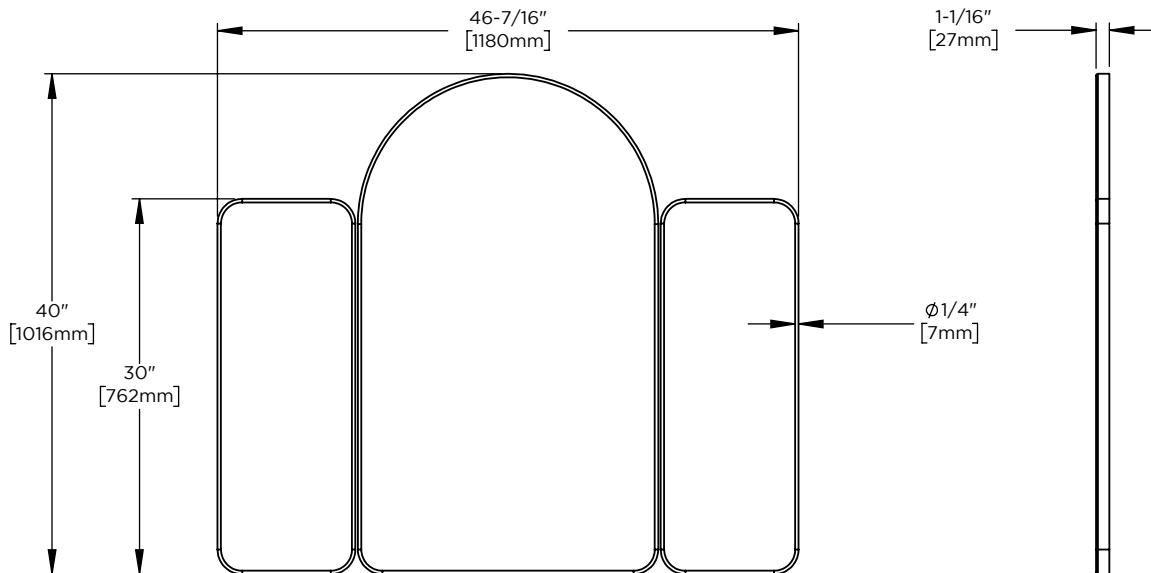

Features

- Triptych mirror with hand finished metal frame
- Side mirrors adjust to reflect both sides of the user
- Decorative piano hinges

Materials & Construction

- Stainless steel frame
- Structural MDF backing
- Includes all required mounting hardware

Options

- Available in:
 CM4740T87, Aged Brass
 CM4740T69, Brushed Pewter
- Compliments Craft Series designs and finishes

Dimensions

Width: 46-7/16"

Height: 40"

Model Number Key

PRODUCT LINE	CATEGORY	WIDTH	HEIGHT	STYLE	FINISH OPTIONS
C = Craft Series	M = Mirror	47"	40"	T = Triptych Metal	(See above)