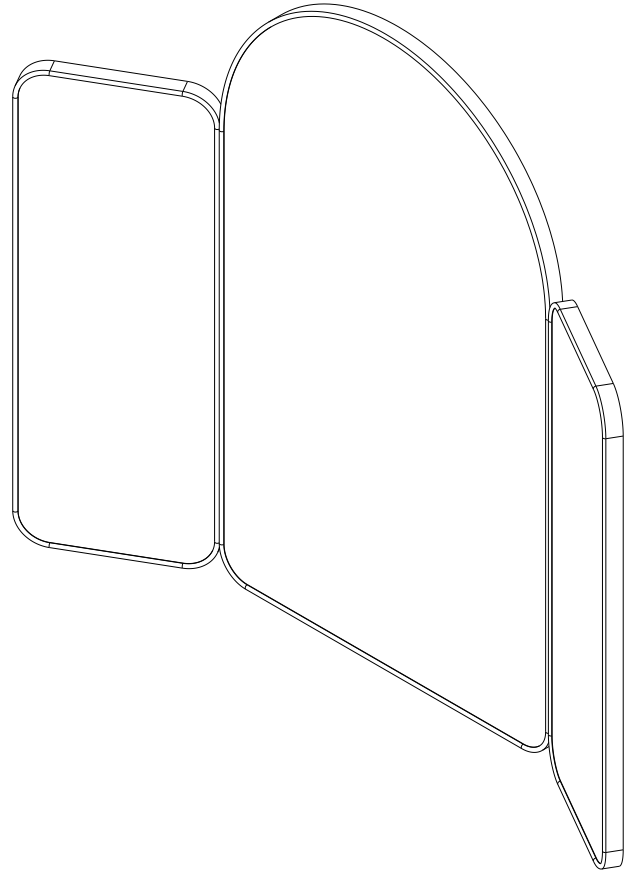

Features

- Triptych mirror with hand finished metal frame
- Side mirrors adjust to reflect both sides of the user
- Decorative piano hinges

Materials & Construction

- Stainless steel frame
- Structural MDF backing
- Includes all required mounting hardware

Options

- Available in:
 CM4740T87, Aged Brass
 CM4740T69, Brushed Pewter
- Compliments Craft Series designs and finishes

Dimensions

Width: 46-7/16"

Height: 40"

Model Number Key

PRODUCT LINE	CATEGORY	WIDTH	HEIGHT	STYLE	FINISH OPTIONS
C = Craft Series	M = Mirror	47"	40"	T = Triptych Metal	(See above)

Triptych Metal Mirror CM4740T