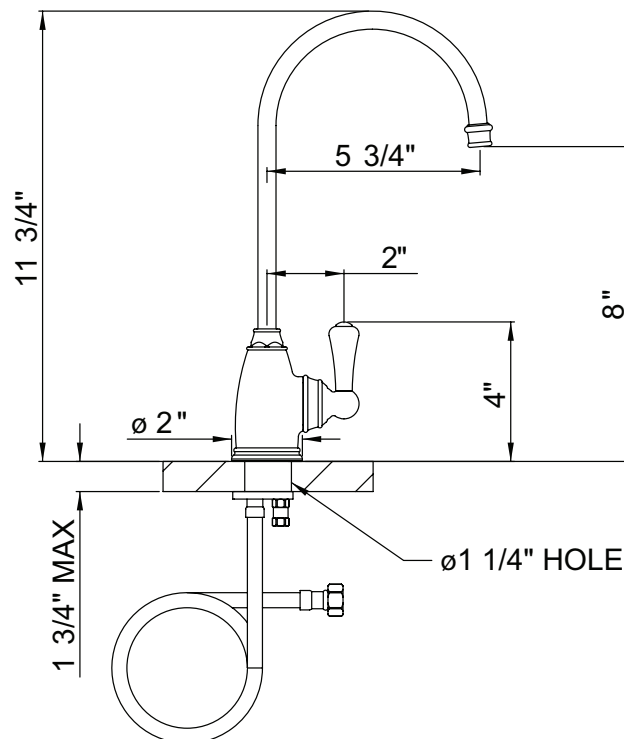

WARRANTY

- Limited Lifetime

Consult your local ROHL showroom for additional information and specifications. For complete warranty details and a list of showrooms, go to www.rohlhome.com.