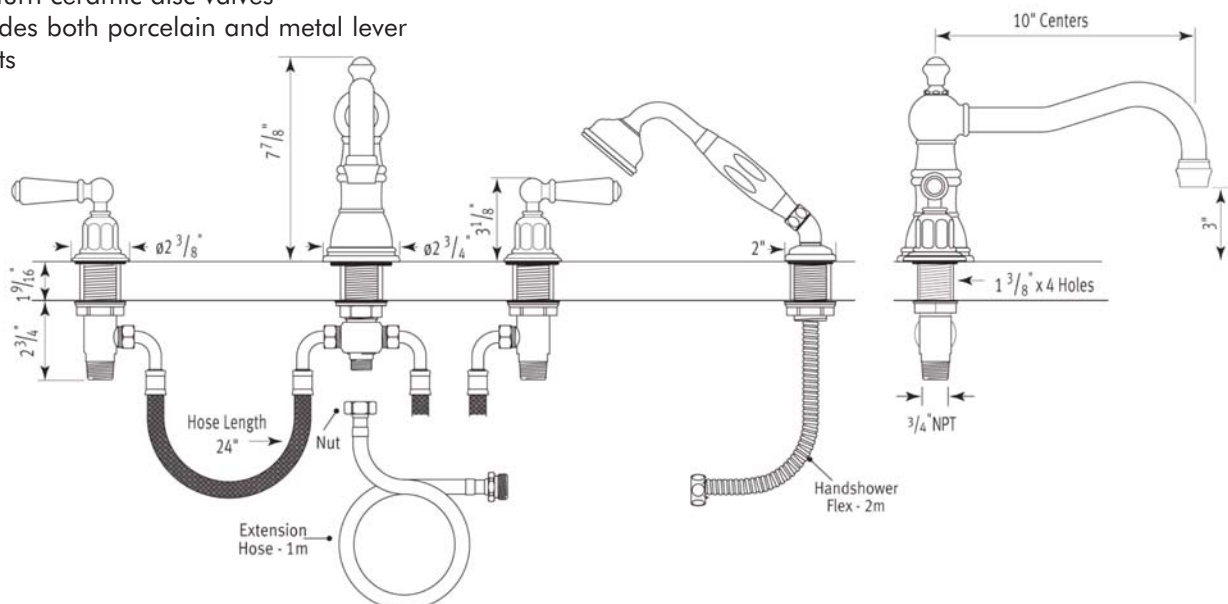

WARRANTY

- Limited lifetime