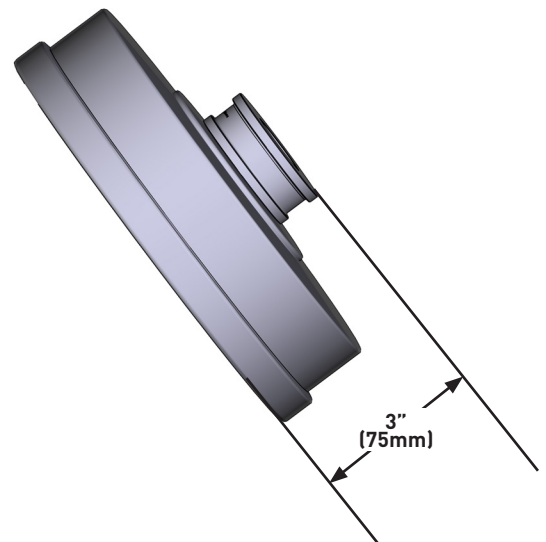

For warranty or additional information, contact:

US Customers

U.S.A.
houseofrohl.com/support
1-800-777-9762

QUEBEC / MARITIMES / WESTERN CANADA
QUÉBEC / MARITIMES / OUEST CANADIEN
QUEBEC / MARITIMOS / CANADA OCCIDENTAL
houseofrohl.ca/support
1-866-473-8442

Canadian Customers

ONTARIO
houseofrohl.ca/support
1-800-287-5354