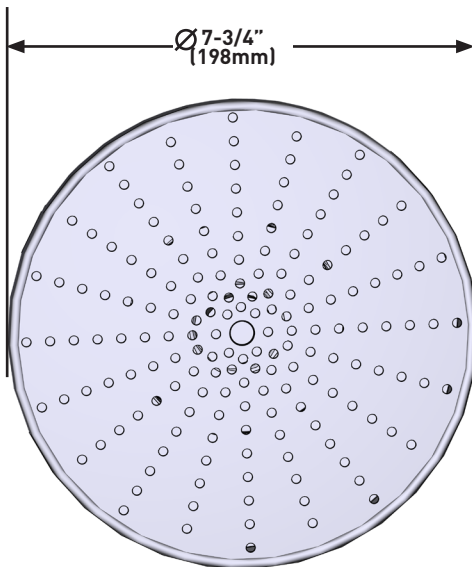

For warranty or additional information, contact:

US Customers

U.S.A.
houseofrohl.com/support
1-800-777-9762

QUEBEC / MARITIMES / WESTERN CANADA
QUÉBEC / MARITIMES / OUEST CANADIEN
QUEBEC / MARITIMOS / CANADA OCCIDENTAL
houseofrohl.ca/support
1-866-473-8442

Canadian Customers

ONTARIO
houseofrohl.ca/support
1-800-287-5354