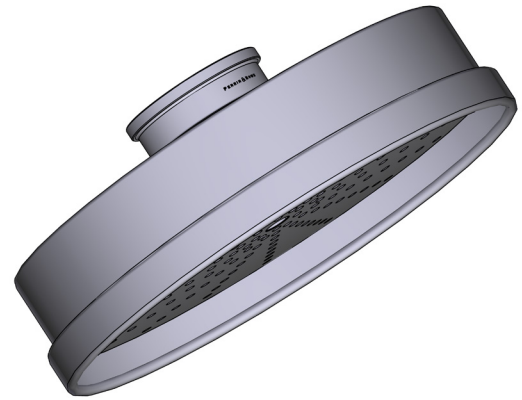

SPECIFICATIONS

DESCRIPTION

- Complements Armstrong™ collection and other transitional designs
- Single function

FLOW

- 1.8 GPM at 60 PSI (CEC compliant)

STANDARDS

- Third party certified to ASME A112.18.1/CSA B125.1 and all applicable requirements referenced therein

WARRANTY

- Most products or parts carry "Limited Warranties" against manufacturing defects. For US customers please visit houseofrohl.com/support and for Canadian customers please visit houseofrohl.ca/support for complete product and finish warranty.

8" Rain Showerhead

MODELS: U.80126RS1