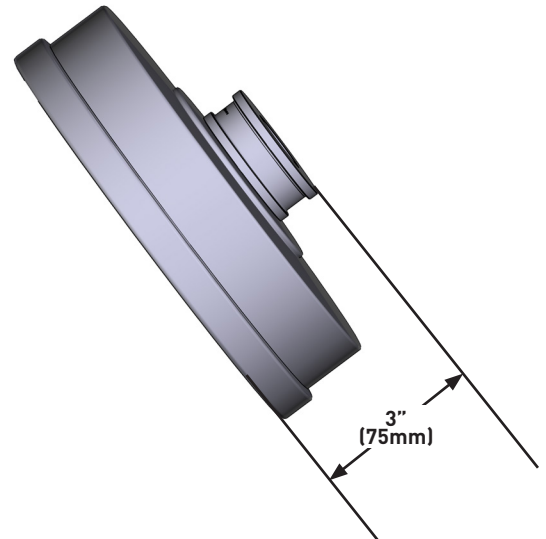

For warranty or additional information, contact:

US Customers

U.S.A.
houseofrohl.com/support
1-800-777-9762

QUEBEC / MARITIMES / WESTERN CANADA
QUÉBEC / MARITIMES / OUEST CANADIEN
QUEBEC / MARITIMOS / CANADA OCCIDENTAL
houseofrohl.ca/support
1-866-473-8442

Canadian Customers

ONTARIO
houseofrohl.ca/support
1-800-287-5354