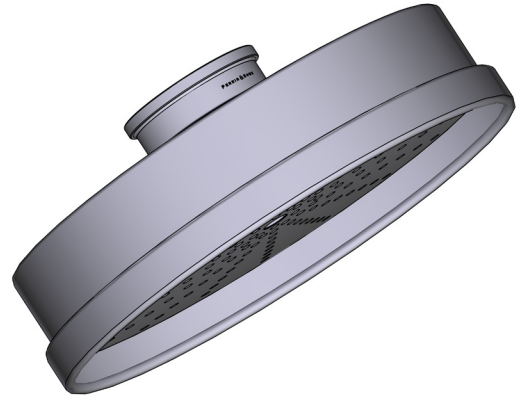

SPÉCIFICATIONS

DESCRIPTION

- Se coordonne avec la collection Armstrong^{MC} et d'autres styles transitionnels
- 1 fonction

DÉBITS DISPONIBLES

- 1.8 GPM at 60 PSI (Conforme aux normes de la CEC)

CERTIFICATIONS

- Produit certifié conforme aux normes ASME A112.18.1/ CSA B125.1 par une tierce partie, de même qu'à toutes les exigences pertinentes qui y sont mentionnées

GARANTIE

- La plupart des produits ou pièces comprend des «garanties limitées» contre les défauts de fabrication. Pour les clients des États-Unis : veuillez consulter houseofrohl.com/support; Pour les clients du Canada : veuillez consulter houseofrohl.ca/support pour connaître les conditions complètes de la garantie des produits et finis.

Pomme de douche Jet de pluie de 8 po

MODÈLES : U.80126RS1