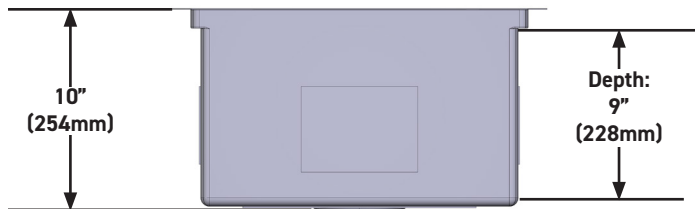

For warranty or additional information, contact:

US Customers

U.S.A.
houseofrohl.ca/support
1-800-777-9762

QUEBEC / MARITIMES / WESTERN CANADA
QUÉBEC / MARITIMES / OUEST CANADIEN
QUEBEC / MARITIMOS / CANADA OCCIDENTAL
houseofrohl.ca/support
1-866-473-8442

Canadian Customers

ONTARIO
houseofrohl.ca/support
1-800-287-5354