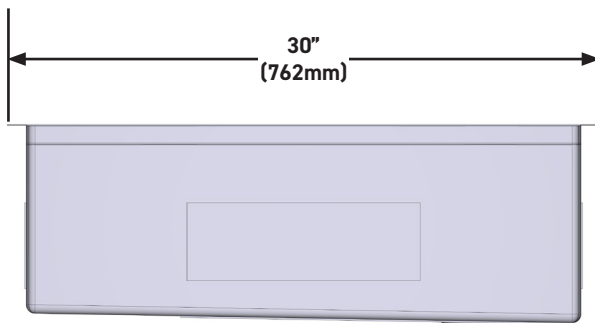

Stainless Steel Undermount Sinks

MODELS: RUWUM3019 Series

NOTE:

*Install this product according to the installation instruction.
Minimum base cabinet size is 33".
Consult an installer for confirmation.*

For warranty or additional information, contact: