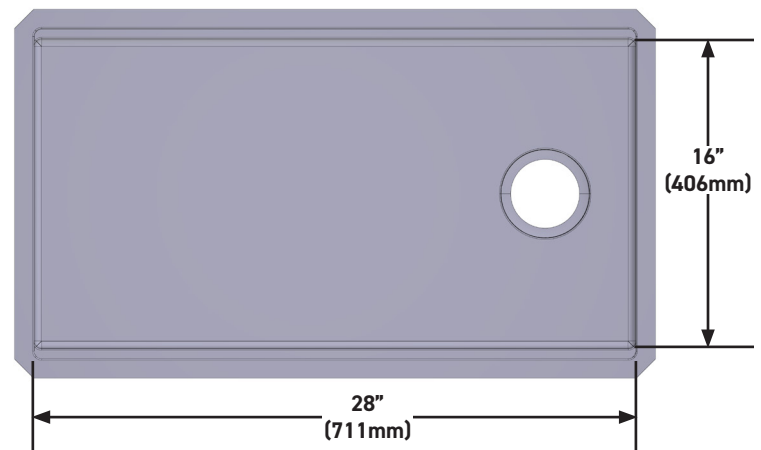

For warranty or additional information, contact:

US Customers

U.S.A.
houseofrohl.ca/support
1-800-777-9762

QUEBEC / MARITIMES / WESTERN CANADA
QUÉBEC / MARITIMES / OUEST CANADIEN
QUEBEC / MARITIMOS / CANADA OCCIDENTAL
houseofrohl.ca/support
1-866-473-8442

Canadian Customers

ONTARIO
houseofrohl.ca/support
1-800-287-5354