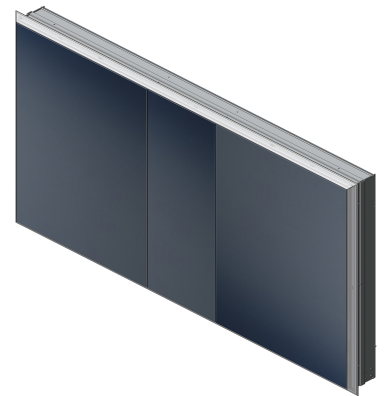

Quadro

1.1015.013 - triple door cabinet W59" x H36" x D4"
3000K LED light

1.1015.014 - triple door cabinet W59" x H36" x D4"
4000K LED light

Features

- Night light function
- LED perimeter lighting 80W, dimmable with 0-10V low voltage dimmer switch
- 7500 lumens
- Double sided, Silverlasting™ mirror door
- Built in GFCI outlets and USB ports
- Mirrored interior back wall
- 3 adjustable glass shelves
- Patented shelve adjusting system
- Cosmetic box
- Magnifying mirror
- Anodized aluminum
- Blum hinges with integrated soft close
- Chrome handle

Rough opening

W 57-1/2" x H 34-5/8" x D 4"

Option

- 1.1015.999 - Surface mount kit including mirrored side panels and bottom cover bracket

7626 Winston Street
Burnaby, BC V5A 2H4
CANADA

Phone: 604 415 2422
Toll Free: 888 415 2422
Fax: 604 415 2433