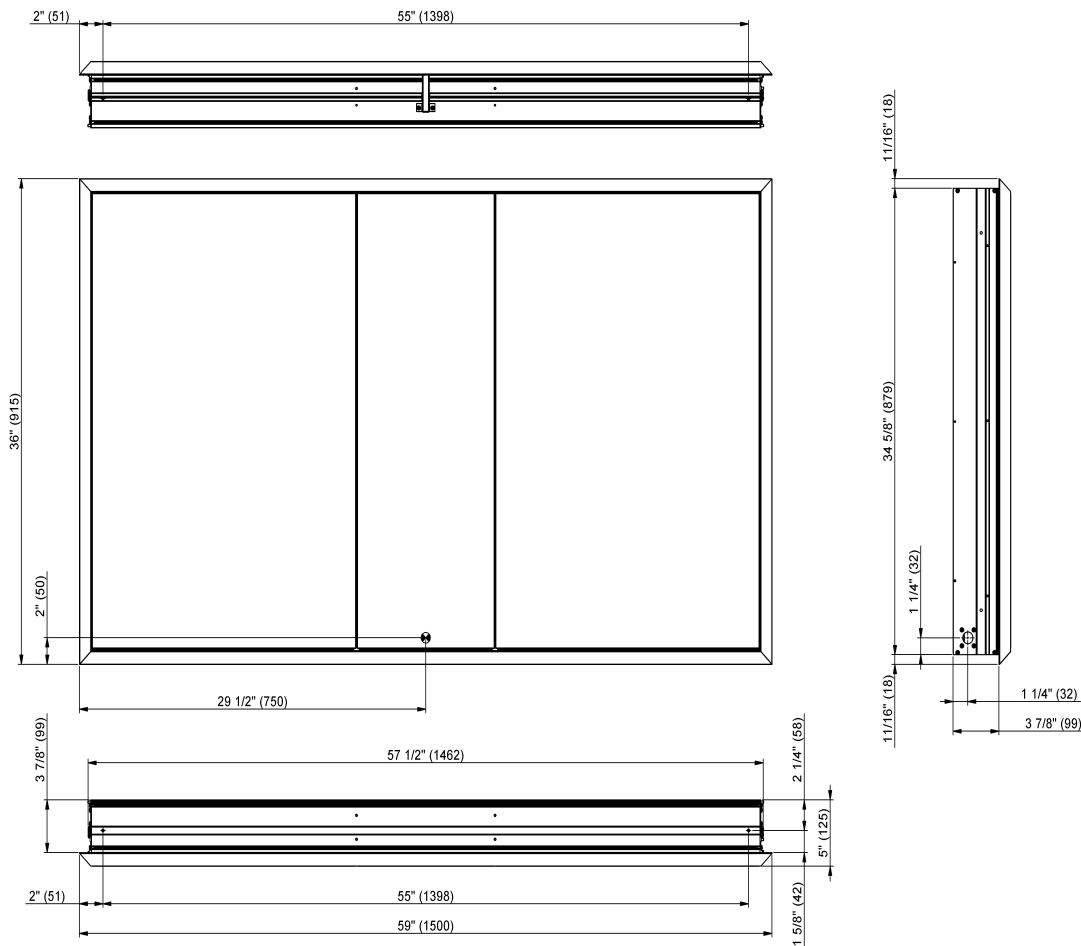

Quadro

1.1015.013 - triple door cabinet W59" x H36" x D4"
3000K LED light

1.1015.014 - triple door cabinet W59" x H36" x D4"
4000K LED light

Features

- Night light function
- LED perimeter lighting 80W, dimmable with 0-10V low voltage dimmer switch
- 7500 lumens
- Double sided, Silverlasting™ mirror door
- Built in GFCI outlets and USB ports
- Mirrored interior back wall
- 3 adjustable glass shelves
- Patented shelve adjusting system
- Cosmetic box
- Magnifying mirror
- Anodized aluminum
- Blum hinges with integrated soft close
- Chrome handle

Rough opening

W 57-1/2" x H 34-5/8" x D 4"

Option

- 1.1015.999 - Surface mount kit including mirrored side panels and bottom cover bracket

7626 Winston Street
Burnaby, BC V5A 2H4
CANADA

Phone: 604 415 2422
Toll Free: 888 415 2422
Fax: 604 415 2433