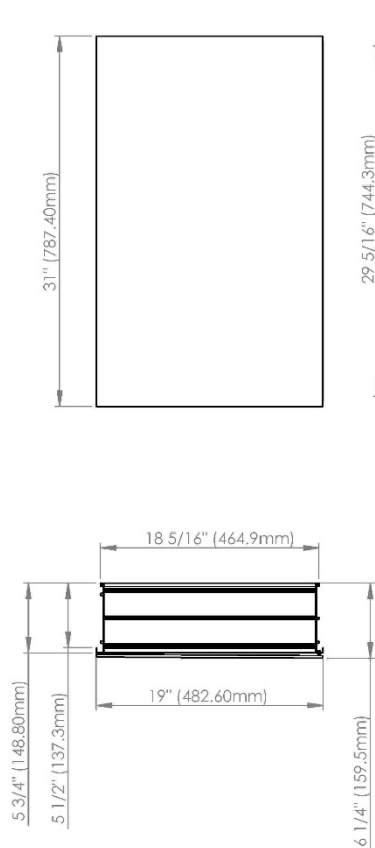

# SIDLER®

Model#	10.19316.000
Model	1/19" x 31" x 6"

## Recessed

(Rough Opening 18 5/16" x 29 5/16")