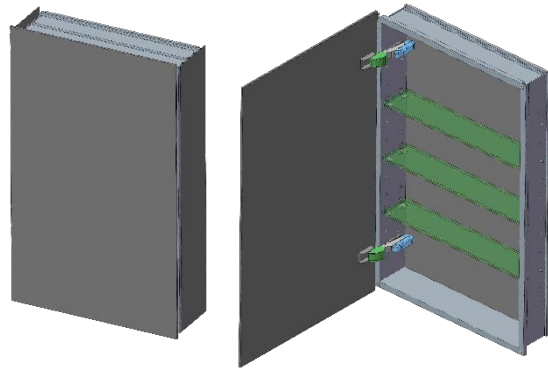

# SIDLER®

Model#	10.19316.000
Model	1/19" x 31" x 6"

## Including:

- Silverlasting™ double-sided mirror doors (left and right option)
- 3 Glass shelves
- Blum soft-close hinges
- Mirrored interior
- Anodized aluminum body

## Recessed

(Rough Opening 18 5/16" x 29 5/16")