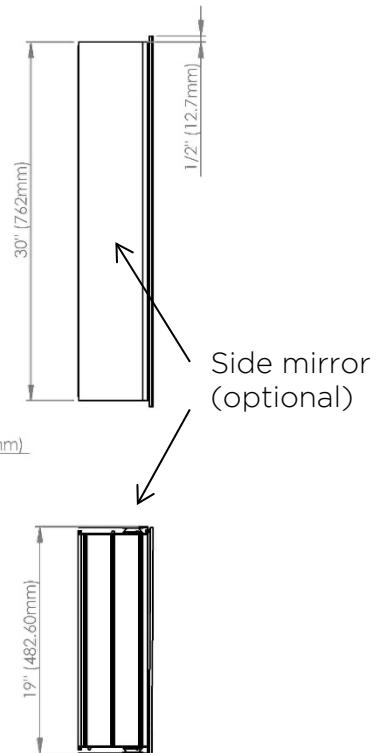

Surface Mount

7626 Winston Street
Burnaby, BC V5A 2H4
CANADA

Phone: 604 415 2422
Toll Free: 888 415 2422
Fax: 604 415 2433

info@sidler-international.com
www.sidler-international.com