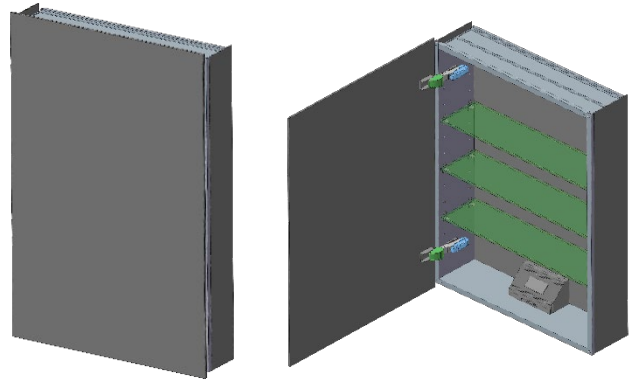

SIDLER®

Model#	10.23316.001
Model	1/23-1/6" x 31"

Including:

- Electrical Outlet
- Silverlasting™ double-sided mirror doors (left and right option)
- 3 Glass shelves
- Blum soft-close hinges
- Mirrored interior
- Anodized aluminum body