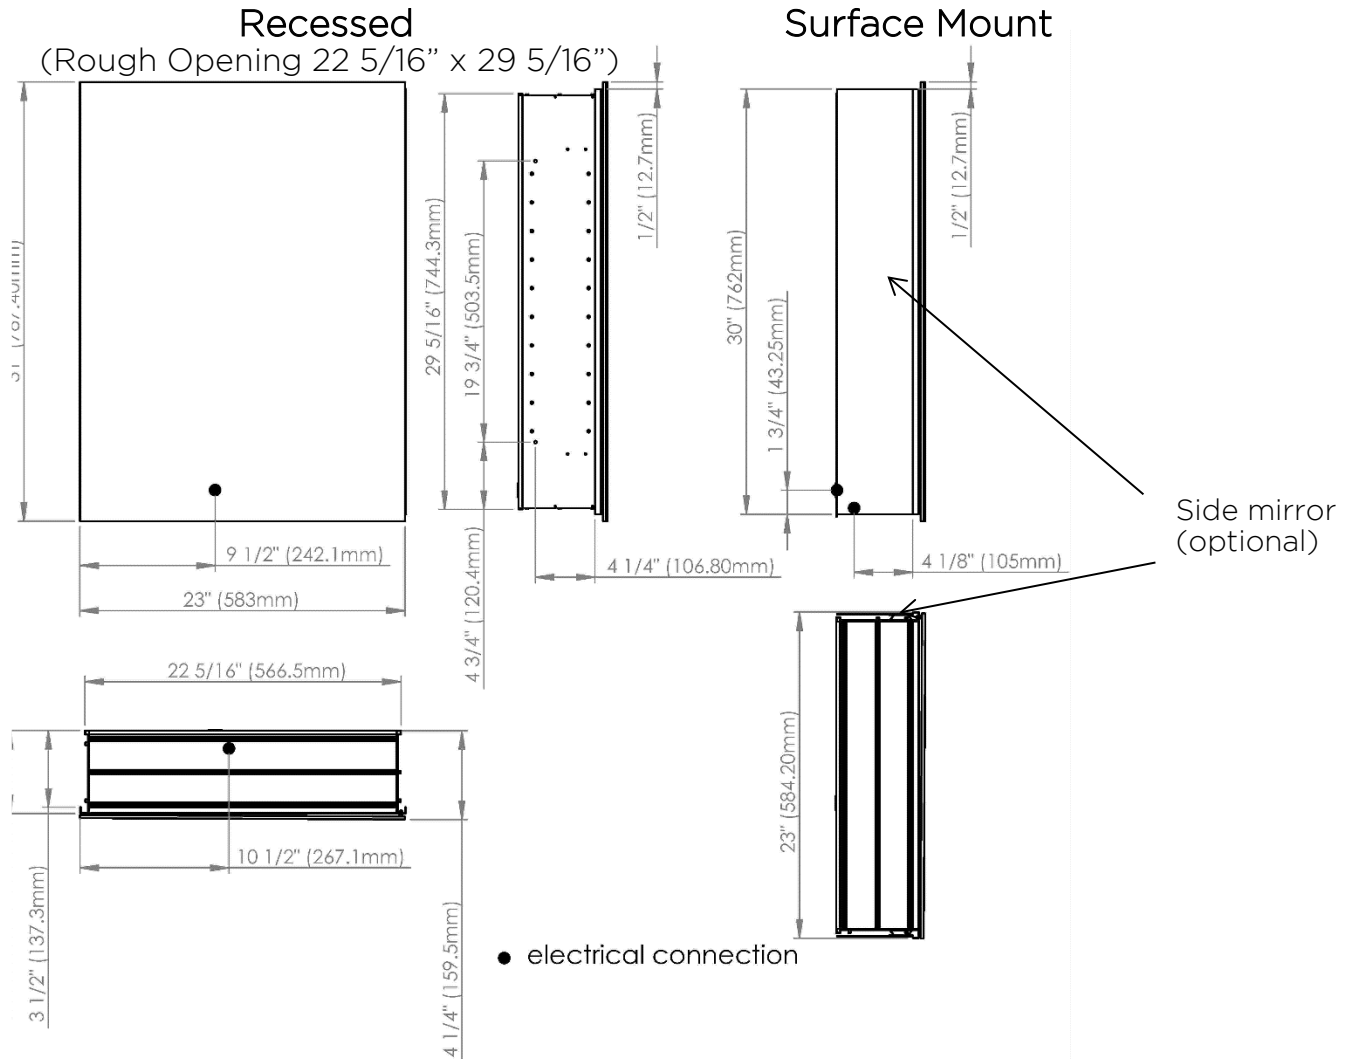

SIDLER®

Model#	10.23316.001
Model	1/23-1/6" x 31"

Including:

- Electrical Outlet
- Silverlasting™ double-sided mirror doors (left and right option)
- 3 Glass shelves
- Blum soft-close hinges
- Mirrored interior
- Anodized aluminum body