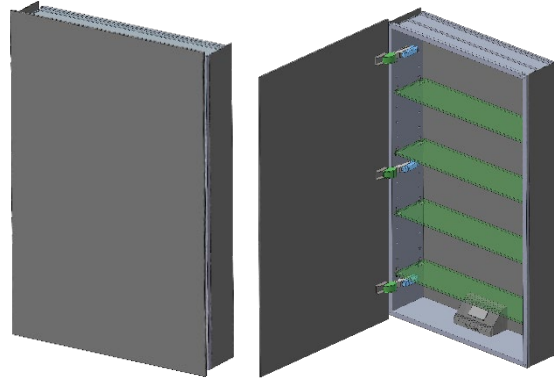

SIDLER®

Model#	10.23406.001
Model	1/23-1/6" x 40"

Including:

- Electrical Outlet
- Silverlasting™ double-sided mirror doors (left and right option)
- 4 Glass shelves
- Blum soft-close hinges
- Mirrored interior
- Anodized aluminum body

Recessed (Rough Opening 22 5/16" x 38 5/16")

Surface Mount

7626 Winston Street
Burnaby, BC V5A 2H4
CANADA

Phone: 604 415 2422
Toll Free: 888 415 2422
Fax: 604 415 2433

info@sidler-international.com
www.sidler-international.com