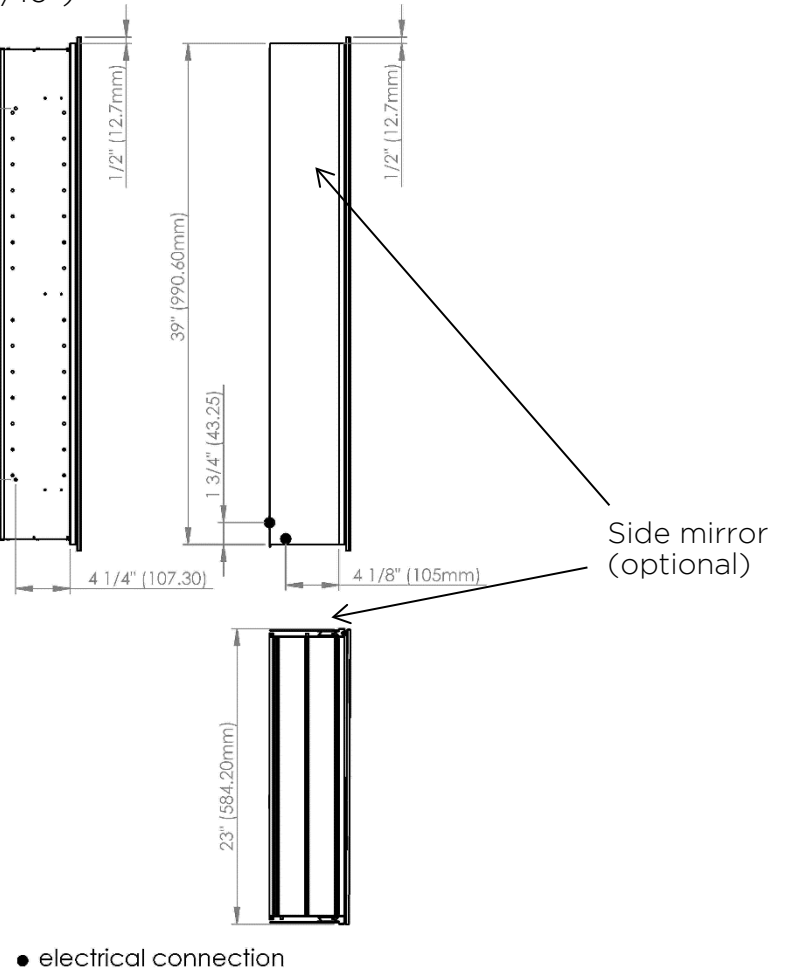

SIDLER®

Model#	10.23406.001
Model	1/23-1/6" x 40"

Including:

- Electrical Outlet
- Silverlasting™ double-sided mirror doors (left and right option)
- 4 Glass shelves
- Blum soft-close hinges
- Mirrored interior
- Anodized aluminum body

Recessed (Rough Opening 22 5/16" x 38 5/16")

Surface Mount

7626 Winston Street
Burnaby, BC V5A 2H4
CANADA

Phone: 604 415 2422
Toll Free: 888 415 2422
Fax: 604 415 2433

info@sidler-international.com
www.sidler-international.com