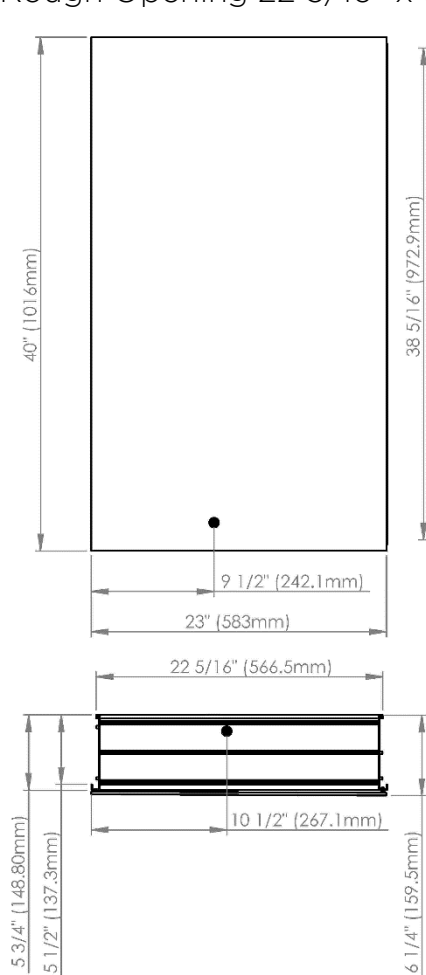

SIDLER®

Model#	10.23406.001
Model	1/23-1/6" x 40"

Including:

- Electrical Outlet
- Silverlasting™ double-sided mirror doors (left and right option)
- 4 Glass shelves
- Blum soft-close hinges
- Mirrored interior
- Anodized aluminum body

Recessed (Rough Opening 22 5/16" x 38 5/16")

Surface Mount

7626 Winston Street
Burnaby, BC V5A 2H4
CANADA

Phone: 604 415 2422
Toll Free: 888 415 2422
Fax: 604 415 2433

info@sidler-international.com
www.sidler-international.com