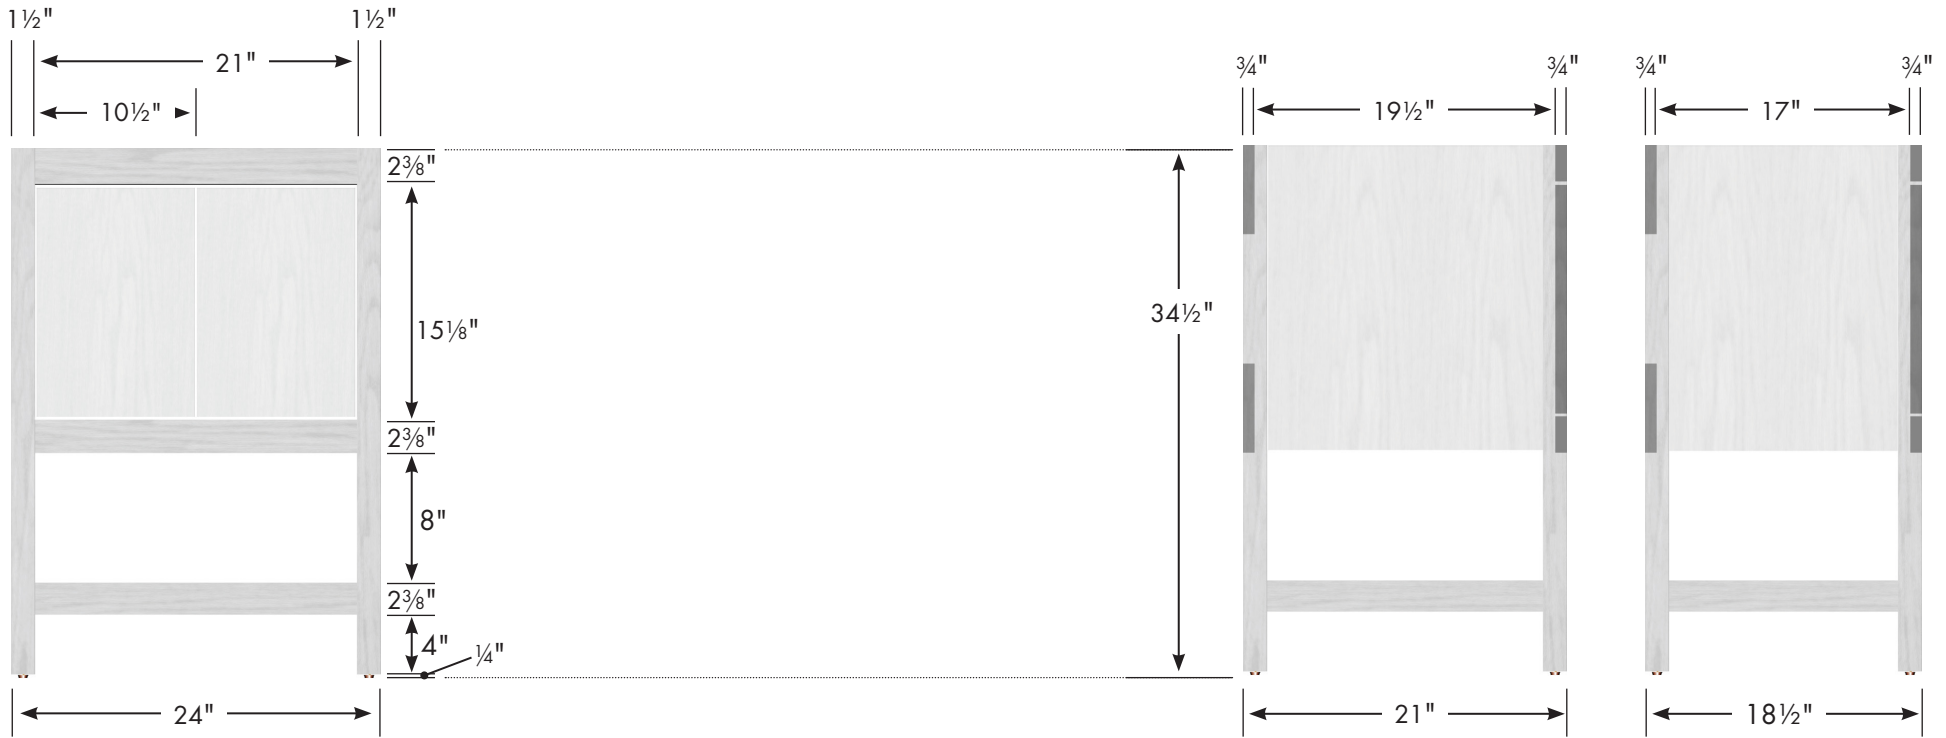

STRASSER

Specifications:

Alki Spa Vanity
24"w, 34½"h

24" Alki Spa Vanity

24" wide
34½" tall
21" or 18½" front-to-back

Vanity back clear openings for plumbing