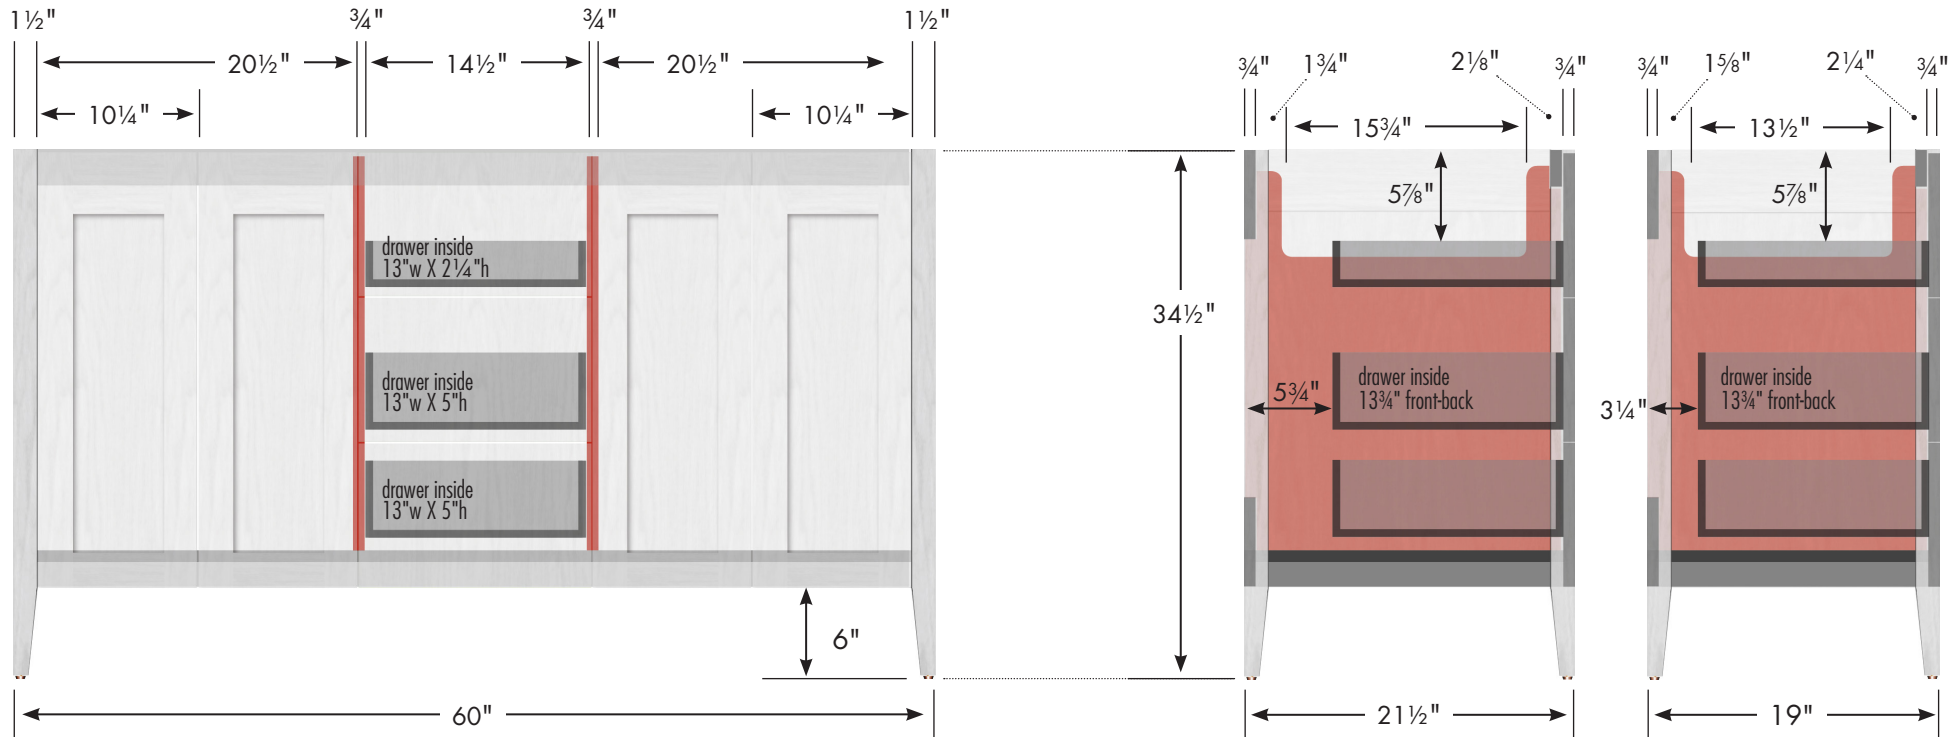

# STRASSER

Specifications:

**Newhalem Vanity**  
60"w, 34½"h, double basin

Adjustable/removable shelf under basins behind doors

internal dividers

Vanity back clear openings for plumbing  
(may need to cut adjustable shelf)

**60" Newhalem Vanity**  
**Double Basin**  
60" wide  
34½" tall  
21½" or 19" front-to-back

3