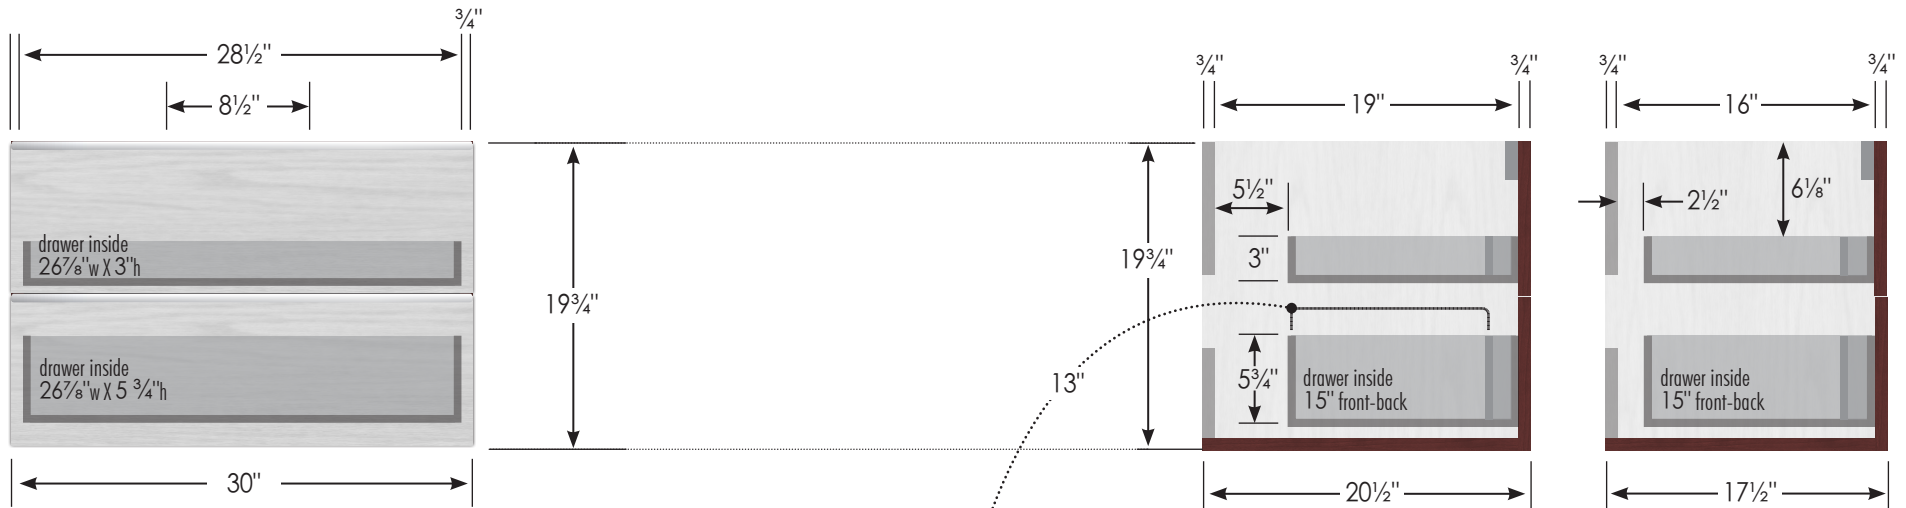

STRASSER

Specifications:

Celebria Amiri Vanity
30" wide

30" wide, 34 1/2" tall
20 1/2" or 17 1/2" front-to-back

Vanity back clear openings
for plumbing