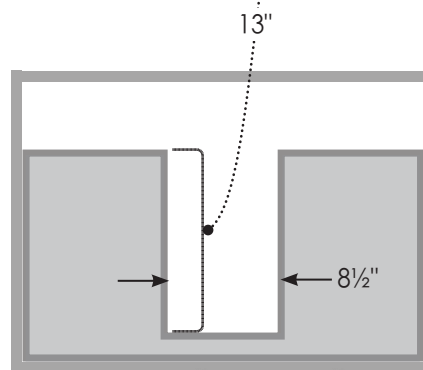

STRASSER

Specifications:

Celebria Amiri Vanity
30" wide

30" wide, 34 1/2" tall
20 1/2" or 17 1/2" front-to-back

Vanity back clear openings
for plumbing