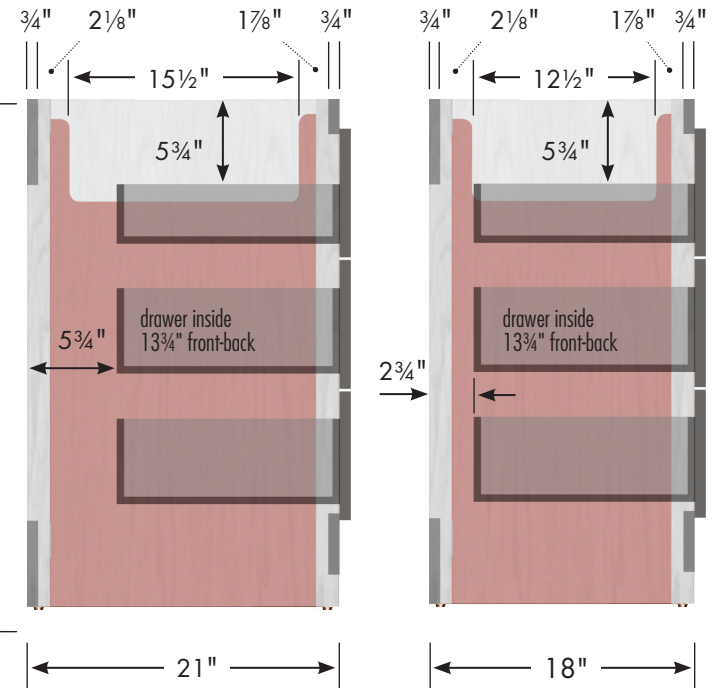

Adjustable/removable shelf under basin behind doors

34½"

internal dividers

Vanity back clear openings for plumbing (may need to cut adjustable shelf)

42" Ravenna Vanity

42" wide
34½" tall
21" or 18" front-to-back