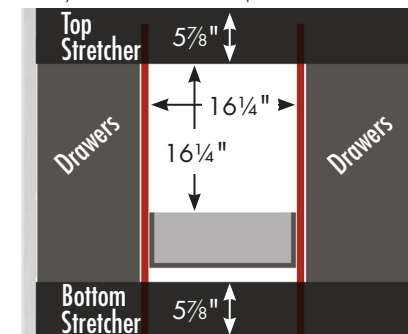

Adjustable/removable shelf under basin behind doors

34½"

internal dividers

Vanity back clear openings for plumbing (may need to cut adjustable shelf)

42" Ravenna Vanity

42" wide
34½" tall
21" or 18" front-to-back