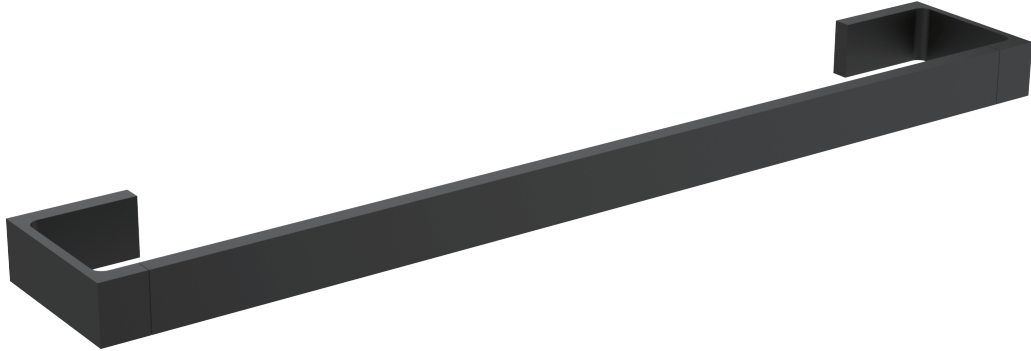

Bathroom
Accessories

Chicago

- Zinc back plate
- Mounting kit included

18"/24"/30" Towel Bar
ORD-TB18/TB24/TB30-MB