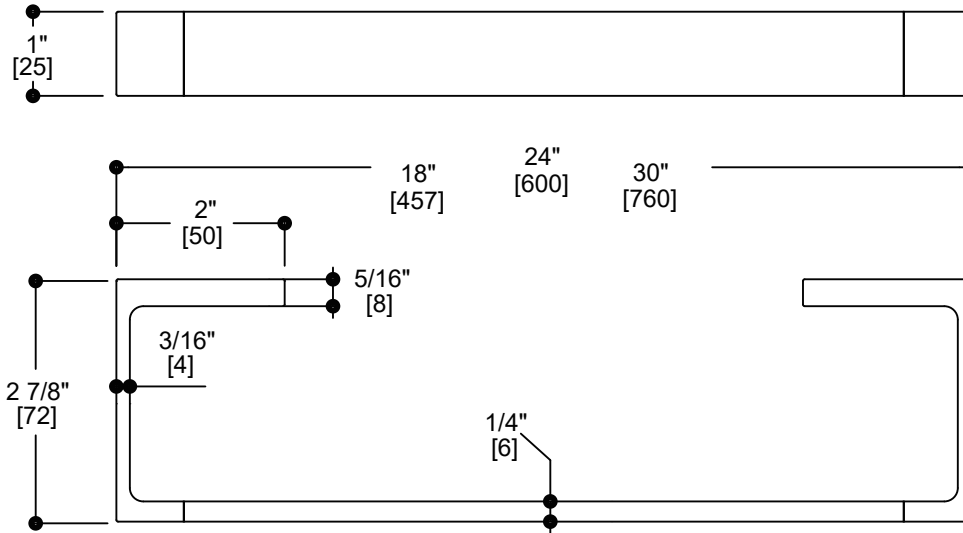

### WARRANTY

- LIFETIME LIMITED (RESIDENTIAL USE)
- ONE YEAR (COMMERCIAL USE)

Product Code	Name	Finishes	Sizes (mm)			Sizes (Inches)		
			Length	Width	Height	Length	Width	Height
ORD - TB18	ORD-18 Towel Bar	PC, BN, MB	457	25	72	18	1	2 7/8
ORD - TB24	ORD-24 Towel Bar	PC, BN, MB	600	25	72	24	1	2 7/8
ORD - TB30	ORD-30 Towel Bar	PC, BN, MB	760	25	72	30	1	2 7/8
ORD - RH-1	ORD-Robe Hook	PC, BN, MB	50	25	50	2	1	2
ORD - TPEURO	ORD-Tissue Holder	PC, BN, MB	150	25	72	5 7/8	1	2 7/8
ORD - TRRD	ORD-Towel Ring	PC, BN, MB	254	25	72	10	1	2 7/8
ORD - TRSQ	ORD-Towel Ring	PC, BN, MB	200	135	78	7 7/8	5 1/4	3 1/8

# Chicago

- Zinc back plate
- Mounting kit included

18"/24"/30" Towel Bar  
ORD-TB18/TB24/TB30-MB

Robe Hook  
ORD-RH-1-MB

Tissue Holder  
ORD-TPEURO-MB

Towel Ring  
ORD-TRRD-MB

Towel Ring  
ORD-TRSQ-MB

Bathroom Accessories

# Chicago

- Zinc back plate
- Mounting kit included

18"/24"/30" Towel Bar  
ORD-TB18/TB24/TB30

Robe Hook  
ORD-RH-1

Tissue Holder  
ORD-TPEURO

Towel Ring  
ORD-TRRD

Towel Ring  
ORD-TRSQ