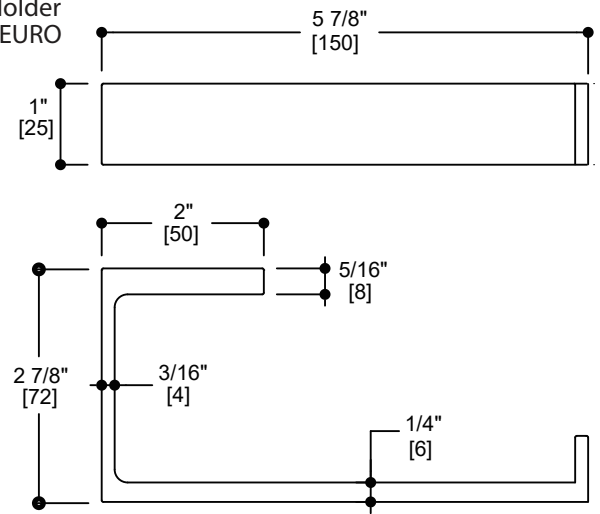

### WARRANTY

- LIFETIME LIMITED (RESIDENTIAL USE)
- ONE YEAR (COMMERCIAL USE)

Product Code	Name	Finishes	Sizes (mm)			Sizes (Inches)		
			Length	Width	Height	Length	Width	Height
ORD - TB18	ORD-18 Towel Bar	PC, BN, MB	457	25	72	18	1	2 7/8
ORD - TB24	ORD-24 Towel Bar	PC, BN, MB	600	25	72	24	1	2 7/8
ORD - TB30	ORD-30 Towel Bar	PC, BN, MB	760	25	72	30	1	2 7/8
ORD - RH-1	ORD-Robe Hook	PC, BN, MB	50	25	50	2	1	2
ORD - TPEURO	ORD-Tissue Holder	PC, BN, MB	150	25	72	5 7/8	1	2 7/8
ORD - TRRD	ORD-Towel Ring	PC, BN, MB	254	25	72	10	1	2 7/8
ORD - TRSQ	ORD-Towel Ring	PC, BN, MB	200	135	78	7 7/8	5 1/4	3 1/8

# Chicago

- Zinc back plate
- Mounting kit included

18"/24"/30" Towel Bar  
ORD-TB18/TB24/TB30-MB

Robe Hook  
ORD-RH-1-MB

Tissue Holder  
ORD-TPEURO-MB

Towel Ring  
ORD-TRRD-MB

Towel Ring  
ORD-TRSQ-MB

Bathroom Accessories

# Chicago

- Zinc back plate
- Mounting kit included

18"/24"/30" Towel Bar  
ORD-TB18/TB24/TB30

Robe Hook  
ORD-RH-1

Tissue Holder  
ORD-TPEURO

Towel Ring  
ORD-TRRD

Towel Ring  
ORD-TRSQ