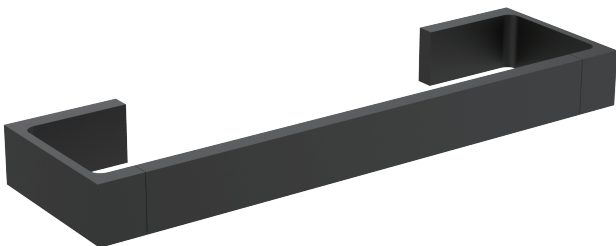

# Chicago

- Zinc back plate
- Mounting kit included

# Chicago

- Zinc back plate
- Mounting kit included

18"/24"/30" Towel Bar  
ORD-TB18/TB24/TB30-MB

Robe Hook  
ORD-RH-1-MB

Tissue Holder  
ORD-TPEURO-MB

Towel Ring  
ORD-TRRD-MB

Towel Ring  
ORD-TRSQ-MB

Bathroom Accessories

# Chicago

- Zinc back plate
- Mounting kit included

18"/24"/30" Towel Bar  
ORD-TB18/TB24/TB30

Robe Hook  
ORD-RH-1

Tissue Holder  
ORD-TPEURO

Towel Ring  
ORD-TRRD

Towel Ring  
ORD-TRSQ