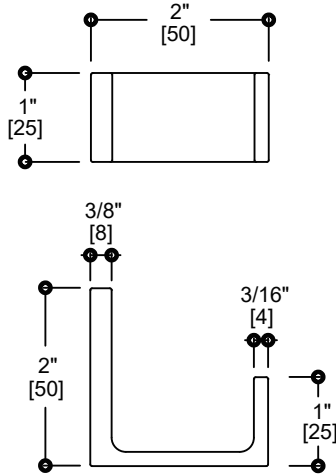

### WARRANTY

- LIFETIME LIMITED (RESIDENTIAL USE)
- ONE YEAR (COMMERCIAL USE)

Product Code	Name	Finishes	Sizes (mm)			Sizes (Inches)		
			Length	Width	Height	Length	Width	Height
ORD - TB18	ORD-18 Towel Bar	PC, BN, MB	457	25	72	18	1	2 7/8
ORD - TB24	ORD-24 Towel Bar	PC, BN, MB	600	25	72	24	1	2 7/8
ORD - TB30	ORD-30 Towel Bar	PC, BN, MB	760	25	72	30	1	2 7/8
ORD - RH-1	ORD-Robe Hook	PC, BN, MB	50	25	50	2	1	2
ORD - TPEURO	ORD-Tissue Holder	PC, BN, MB	150	25	72	5 7/8	1	2 7/8
ORD - TRRD	ORD-Towel Ring	PC, BN, MB	254	25	72	10	1	2 7/8
ORD - TRSQ	ORD-Towel Ring	PC, BN, MB	200	135	78	7 7/8	5 1/4	3 1/8

# Chicago

- Zinc back plate
- Mounting kit included

18"/24"/30" Towel Bar  
ORD-TB18/TB24/TB30-MB

Robe Hook  
ORD-RH-1-MB

Tissue Holder  
ORD-TPEURO-MB

Towel Ring  
ORD-TRRD-MB

Towel Ring  
ORD-TRSQ-MB

Bathroom Accessories

# Chicago

- Zinc back plate
- Mounting kit included

18"/24"/30" Towel Bar  
ORD-TB18/TB24/TB30

Robe Hook  
ORD-RH-1

Tissue Holder  
ORD-TPEURO

Towel Ring  
ORD-TRRD

Towel Ring  
ORD-TRSQ