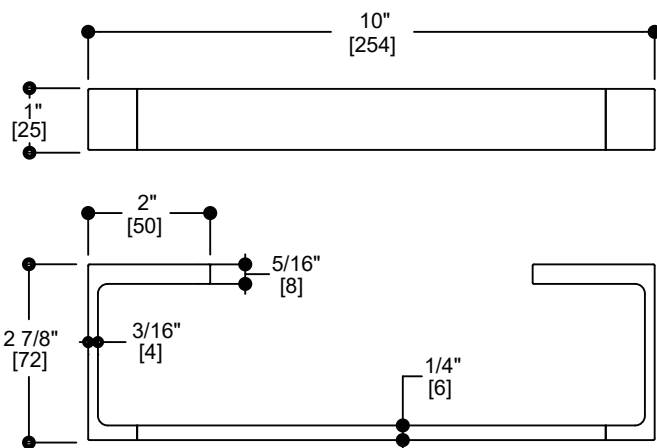

### WARRANTY

- LIFETIME LIMITED (RESIDENTIAL USE)
- ONE YEAR (COMMERCIAL USE)

Product Code	Name	Finishes	Sizes (mm)			Sizes (Inches)		
			Length	Width	Height	Length	Width	Height
ORD - TB18	ORD-18 Towel Bar	PC, BN, MB	457	25	72	18	1	2 7/8
ORD - TB24	ORD-24 Towel Bar	PC, BN, MB	600	25	72	24	1	2 7/8
ORD - TB30	ORD-30 Towel Bar	PC, BN, MB	760	25	72	30	1	2 7/8
ORD - RH-1	ORD-Robe Hook	PC, BN, MB	50	25	50	2	1	2
ORD - TPEURO	ORD-Tissue Holder	PC, BN, MB	150	25	72	5 7/8	1	2 7/8
ORD - TRRD	ORD-Towel Ring	PC, BN, MB	254	25	72	10	1	2 7/8
ORD - TRSQ	ORD-Towel Ring	PC, BN, MB	200	135	78	7 7/8	5 1/4	3 1/8

# Chicago

- Zinc back plate
- Mounting kit included

18"/24"/30" Towel Bar  
ORD-TB18/TB24/TB30-MB

Robe Hook  
ORD-RH-1-MB

Tissue Holder  
ORD-TPEURO-MB

Towel Ring  
ORD-TRRD-MB

Towel Ring  
ORD-TRSQ-MB

Bathroom Accessories

# Chicago

- Zinc back plate
- Mounting kit included

18"/24"/30" Towel Bar  
ORD-TB18/TB24/TB30

Robe Hook  
ORD-RH-1

Tissue Holder  
ORD-TPEURO

Towel Ring  
ORD-TRRD

Towel Ring  
ORD-TRSQ