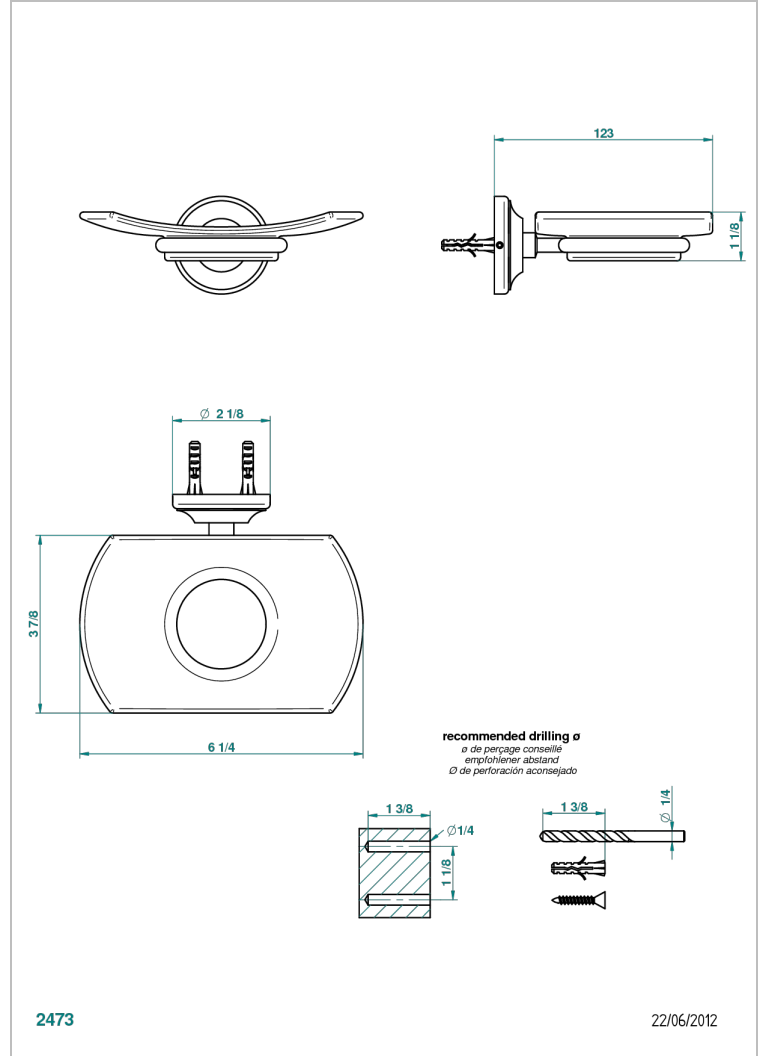

BROADWAY WITH WHITE PORCELAIN LEVER HANDLES

A04-500

Glass soap dish, wall mounted

CHARACTERISTIC

- Broadway with white porcelain lever handles
- Glass soap dish, wall mounted

AVAILABLE FINITIONS

Black nickel - D24
Blush PVD - H62
Brass color PVD - H49
Brown bronze color PVD - F33
Chrome polished - A02
Chrome polished / gold polished - G02

Matt nickel color PVD - H56
Nickel antique / Sovereign - H28
Nickel color PVD - H55
Nickel polished - B01
Rose Gold - F27
Satin chrome - C03

Silver polished, antique - H03
Silver rhodium - F18
Soft gold - F30
Soft matt gold - F31