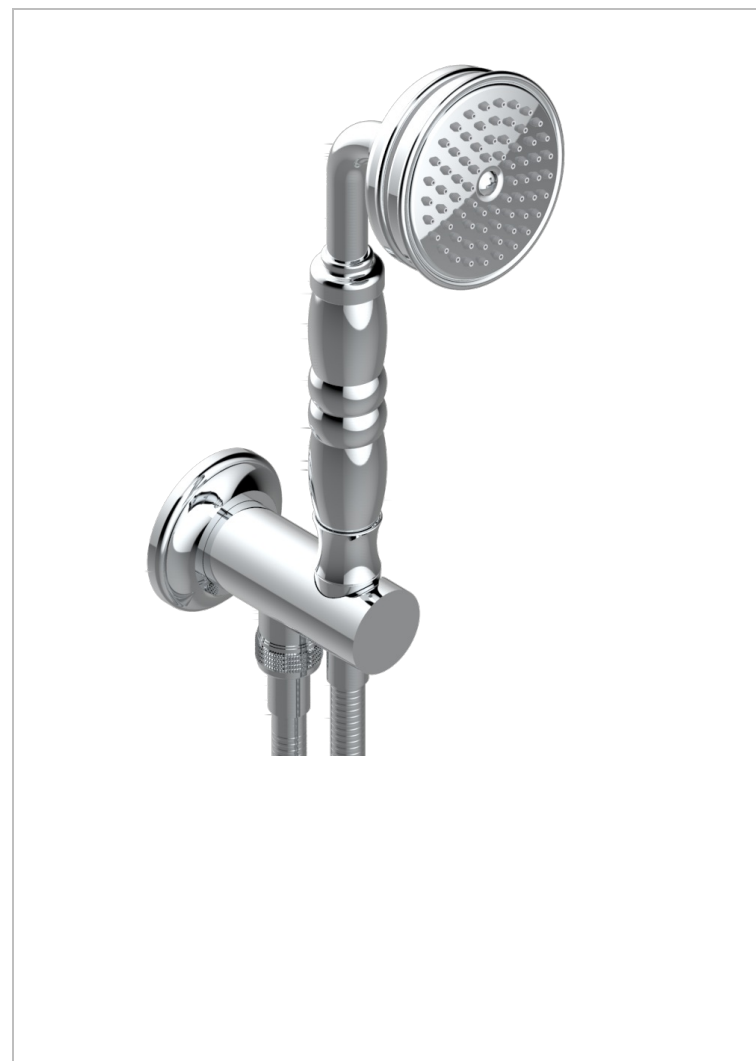

BROADWAY WITH WHITE PORCELAIN LEVER HANDLES

A04-54/US

Wall mounted handshower with integrated fixed hook

CHARACTERISTIC

- Broadway with white porcelain lever handles
- Wall mounted handshower with integrated fixed hook

TECHNICAL SPECS

- Recommandé : 3 bars (max. 5 bars) - Advised : 43,5 psi (max. 72 psi)
- 9,5 l/min à 3 bars (2.5 gpm at 43.5 psi)

AVAILABLE FINITIONS

Blush PVD - H62
Brass color PVD - H49
Brown bronze color PVD - F33
Chrome polished - A02
Chrome polished / gold polished - G02
Copper antique matt, coated - H07

Gold color PVD - H52
Gold mat - F07
Gold polished - F01
Graphite PVD - H64
Light coated bronze - D01
Matt Umber PVD - H67

Matt blush PVD - H60
Matt brass color PVD - H50
Matt brown bronze color PVD - F34
Matt chrome (American satin) - C02
Matt gold color PVD - H53
Matt graphite PVD - H65

Matt nickel (American satin) - C01
Matt nickel color PVD - H56
Nickel antique / Sovereign - H28
Nickel color PVD - H55
Nickel polished - B01
Silver polished, antique - H03

Soft gold - F30
Soft matt gold - F31
Umber PVD - H66