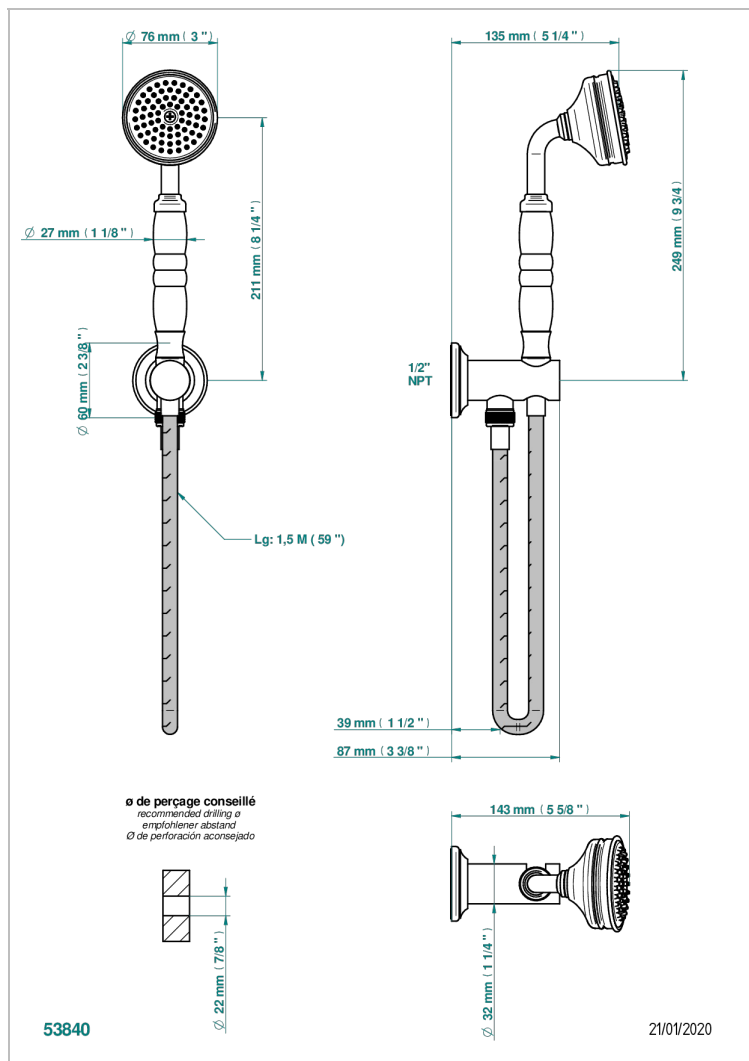

BROADWAY WITH WHITE PORCELAIN LEVER HANDLES

A04-54/US

Wall mounted handshower with integrated fixed hook

CHARACTERISTIC

- Broadway with white porcelain lever handles
- Wall mounted handshower with integrated fixed hook

TECHNICAL SPECS

- Recommandé : 3 bars (max. 5 bars) - Advised : 43,5 psi (max. 72 psi)
- 9,5 l/min à 3 bars (2.5 gpm at 43.5 psi)

AVAILABLE FINITIONS

Blush PVD - H62
Brass color PVD - H49
Brown bronze color PVD - F33
Chrome polished - A02
Chrome polished / gold polished - G02
Copper antique matt, coated - H07