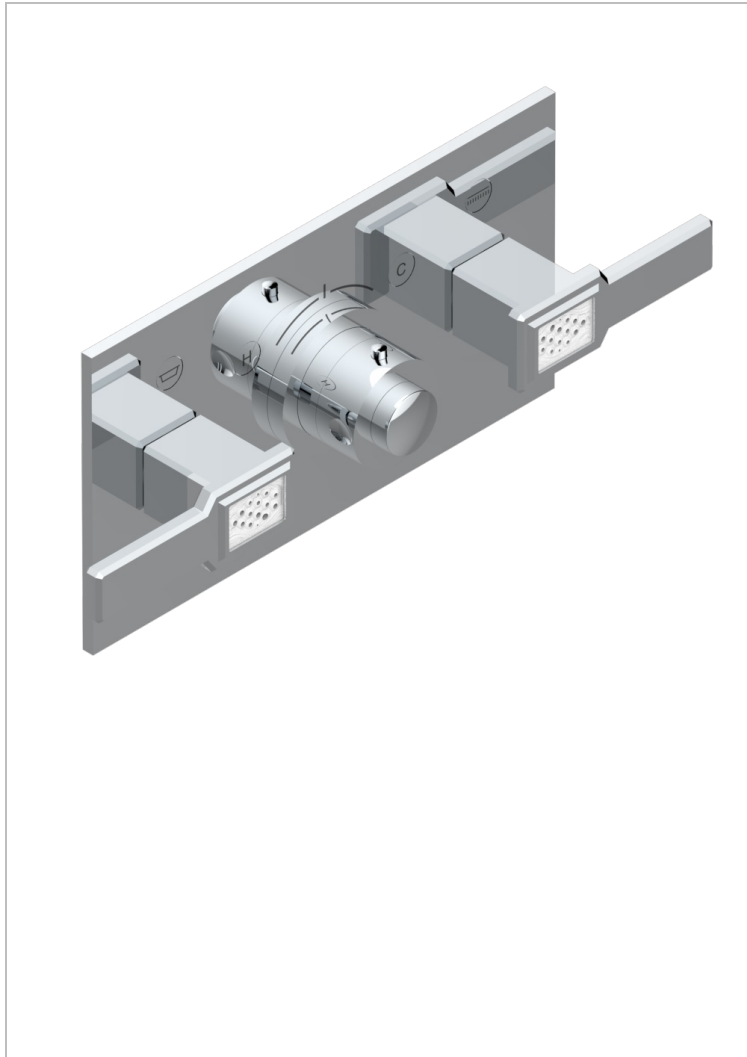

METROPOLIS CLEAR CRYSTAL WITH LEVER

A2B-5401BEH

Trim for thermostatic mixer with 2 valves item to be installed horizontal . to adapt on 5 401AHC or 5 401AHM

CHARACTERISTIC

- Métropolis clear crystal with lever
- Trim for thermostatic mixer with 2 valves item to be installed horizontal . to adapt on 5 401AHC or 5 401AHM

RELATED SKU'S

- Ref. G00-5401AHC 3/4" THG thermostat, 60 l/mn with two valves with wax cartridge delivered with a built-in box, without trim - to be installed horizontal (for installation with cross handle)
- Ref. G00-5401AHM 3/4" THG thermostat, 60 l/mn with two valves with wax cartridge delivered with a built-in box, without trim - to be installed horizontal (for installation with lever handle)