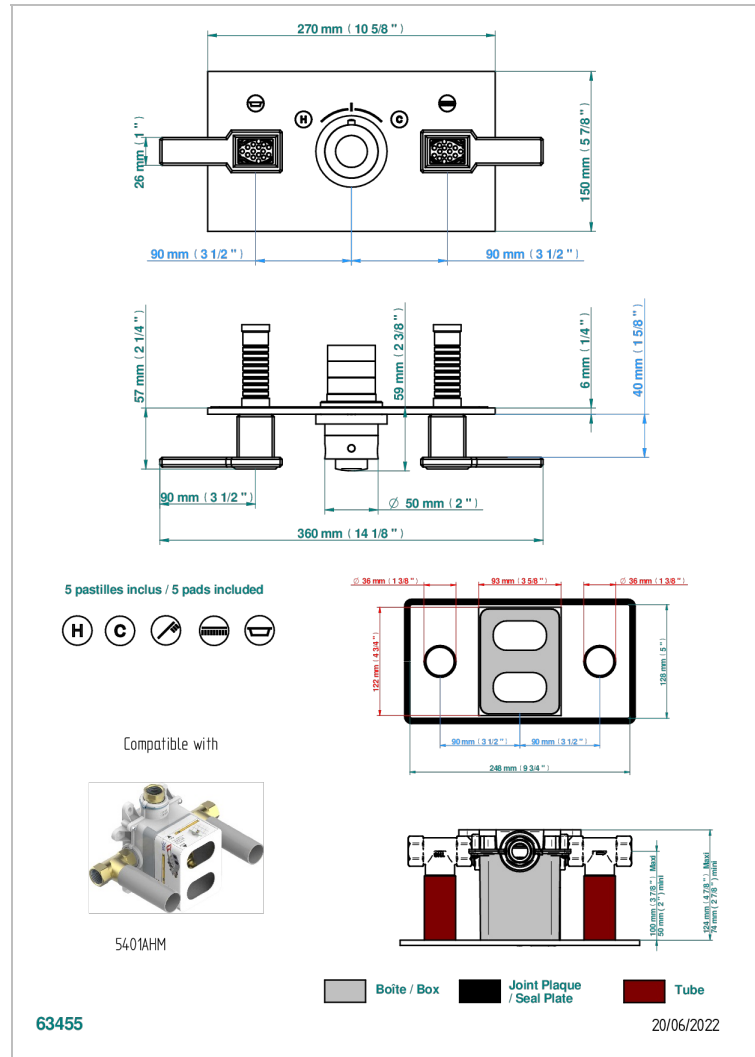

METROPOLIS CLEAR CRYSTAL WITH LEVER

A2B-5401BEH

Trim for thermostatic mixer with 2 valves item to be installed horizontal . to adapt on 5 401AHC or 5 401AHM

CHARACTERISTIC

- Métropolis clear crystal with lever
- Trim for thermostatic mixer with 2 valves item to be installed horizontal . to adapt on 5 401AHC or 5 401AHM

RELATED SKU'S

- Ref. G00-5401AHC 3/4" THG thermostat, 60 l/mn with two valves with wax cartridge delivered with a built-in box, without trim - to be installed horizontal (for installation with cross handle)
- Ref. G00-5401AHM 3/4" THG thermostat, 60 l/mn with two valves with wax cartridge delivered with a built-in box, without trim - to be installed horizontal (for installation with lever handle)