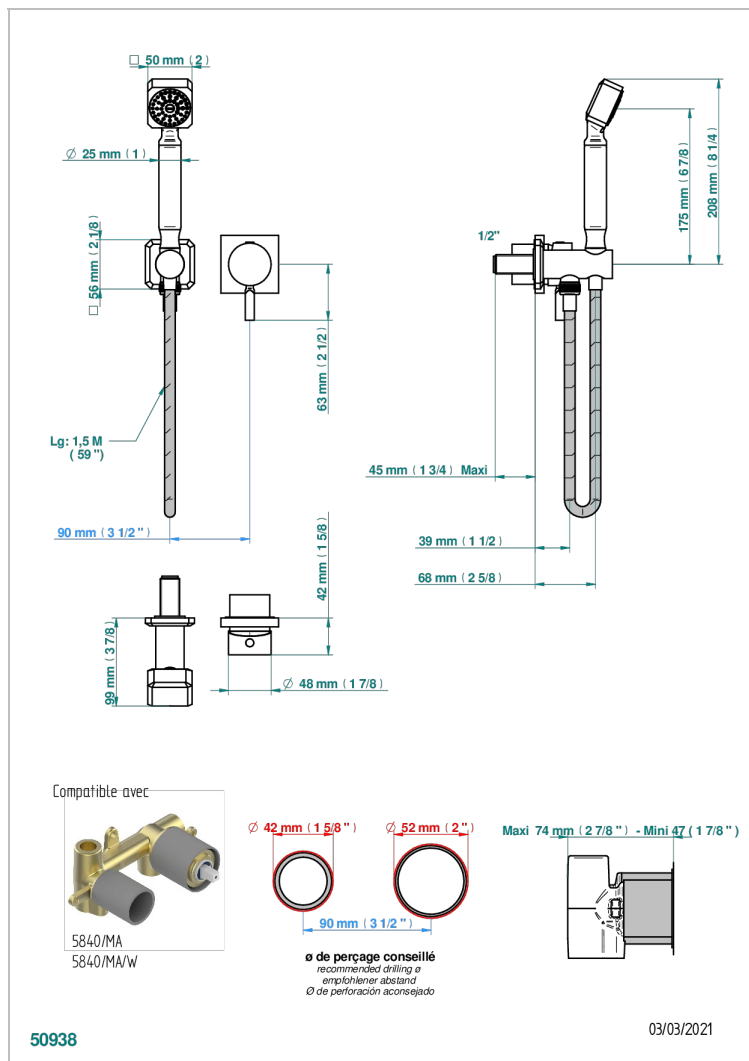

# METROPOLIS CLEAR CRYSTAL WITH LEVER

A2B-6561B

Trim only for wall mixer with complete handshower on hook

## CHARACTERISTIC

- Métropolis clear crystal with lever
- Trim only for wall mixer with complete handshower on hook

## TECHNICAL SPECS

- Recommandé : 3 bars (max. 5 bars) - Advised : 43,5 psi (max. 72 psi)
- 9,5 l/min à 3 bars (2.5 gpm at 43.5 psi)

## RELATED SKU'S

- Ref. G00-5840/MA Rough parts for concealed wall-mounted mixer with 1/2" outlet