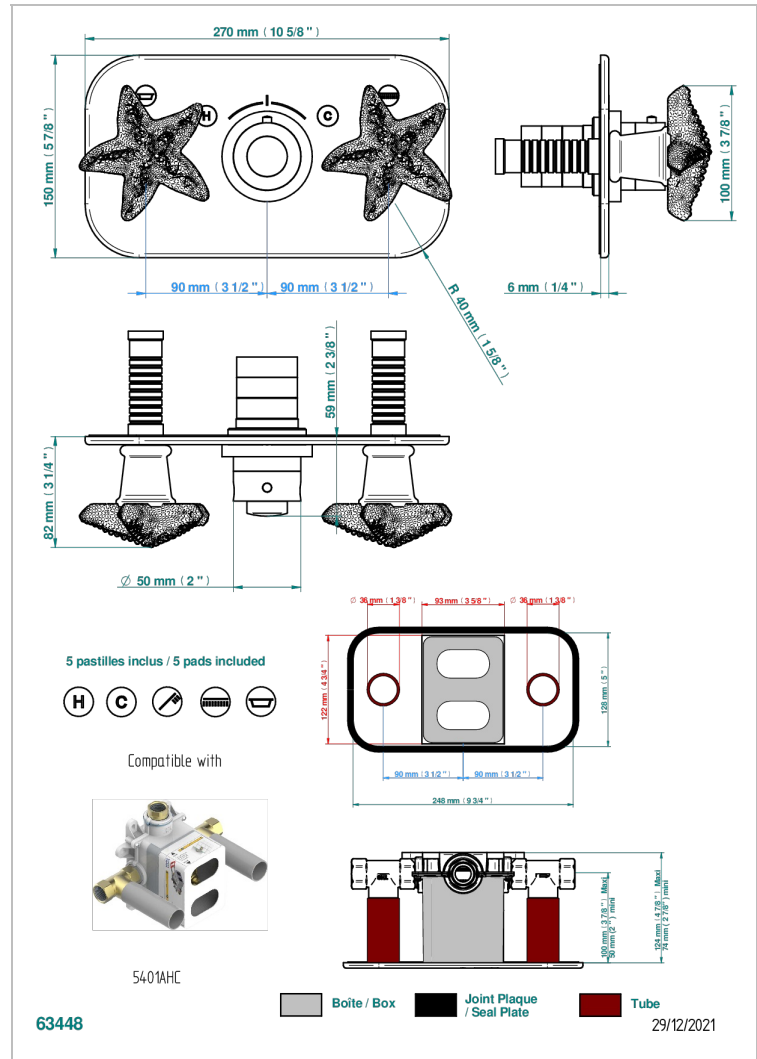

Trim for thermostatic mixer with 2 valves item to be installed horizontal . to adapt on 5 401AHC or 5 401AHM

### CHARACTERISTIC

- Océania
- Trim for thermostatic mixer with 2 valves item to be installed horizontal . to adapt on 5 401AHC or 5 401AHM

### RELATED SKU'S

- Ref. G00-5401AHC 3/4" THG thermostat, 60 l/mn with two valves with wax cartridge delivered with a built-in box, without trim - to be installed horizontal ( for installation with cross handle)
- Ref. G00-5401AHM 3/4" THG thermostat, 60 l/mn with two valves with wax cartridge delivered with a built-in box, without trim - to be installed horizontal ( for installation with lever handle)