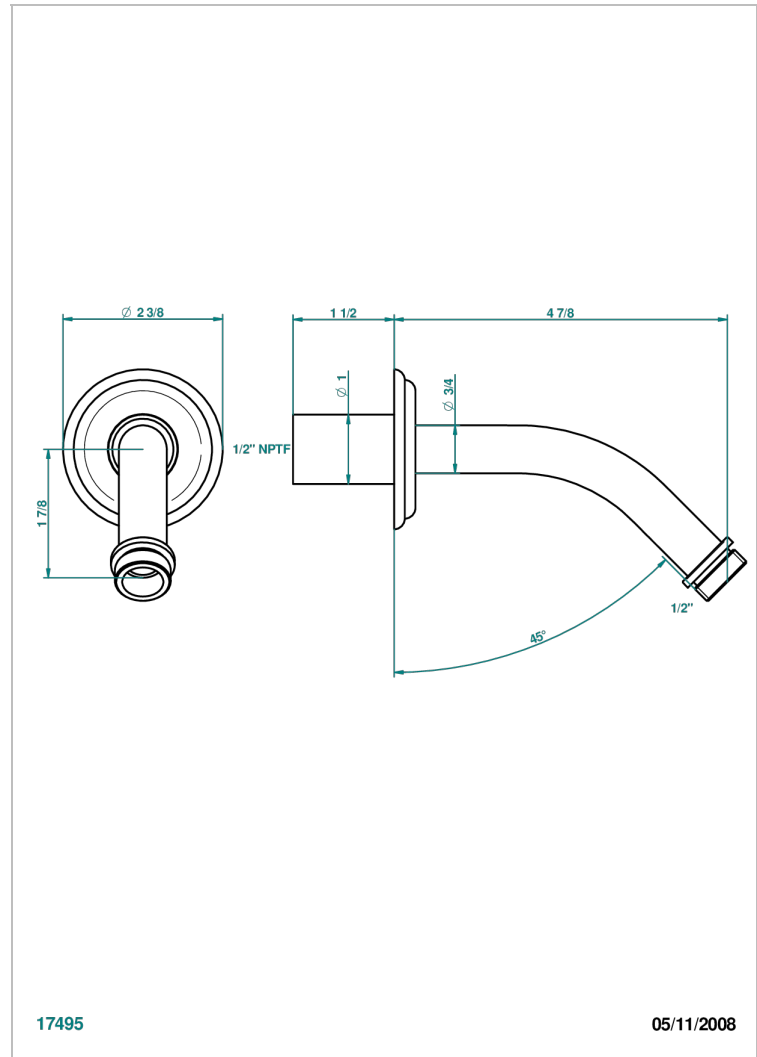

# VENICE

A2E-82/US

Horizontal shower arm, 45°, lg: 4" 3/4

THG<sup>®</sup>  
PARIS

## CHARACTERISTIC

- Venice
- Horizontal shower arm, 45°, lg: 4" 3/4