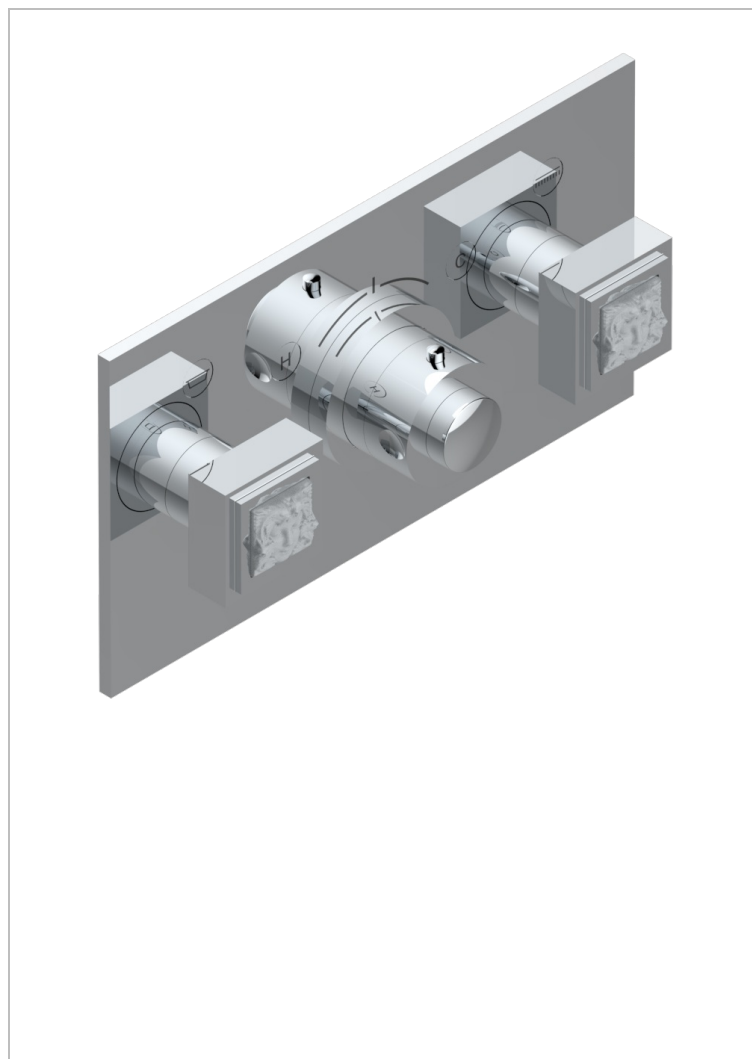

# MASQUE DE FEMME, SMOOTH METAL

A2U-5401BEH

Trim for thermostatic mixer with 2 valves item to be installed horizontal . to adapt on 5 401AHC or 5 401AHM

## CHARACTERISTIC

- Masque de Femme, smooth metal
- Trim for thermostatic mixer with 2 valves item to be installed horizontal . to adapt on 5 401AHC or 5 401AHM

## RELATED SKU'S

- Ref. G00-5401AHC 3/4" THG thermostat, 60 l/mn with two valves with wax cartridge delivered with a built-in box, without trim - to be installed horizontal ( for installation with cross handle)
- Ref. G00-5401AHM 3/4" THG thermostat, 60 l/mn with two valves with wax cartridge delivered with a built-in box, without trim - to be installed horizontal ( for installation with lever handle)