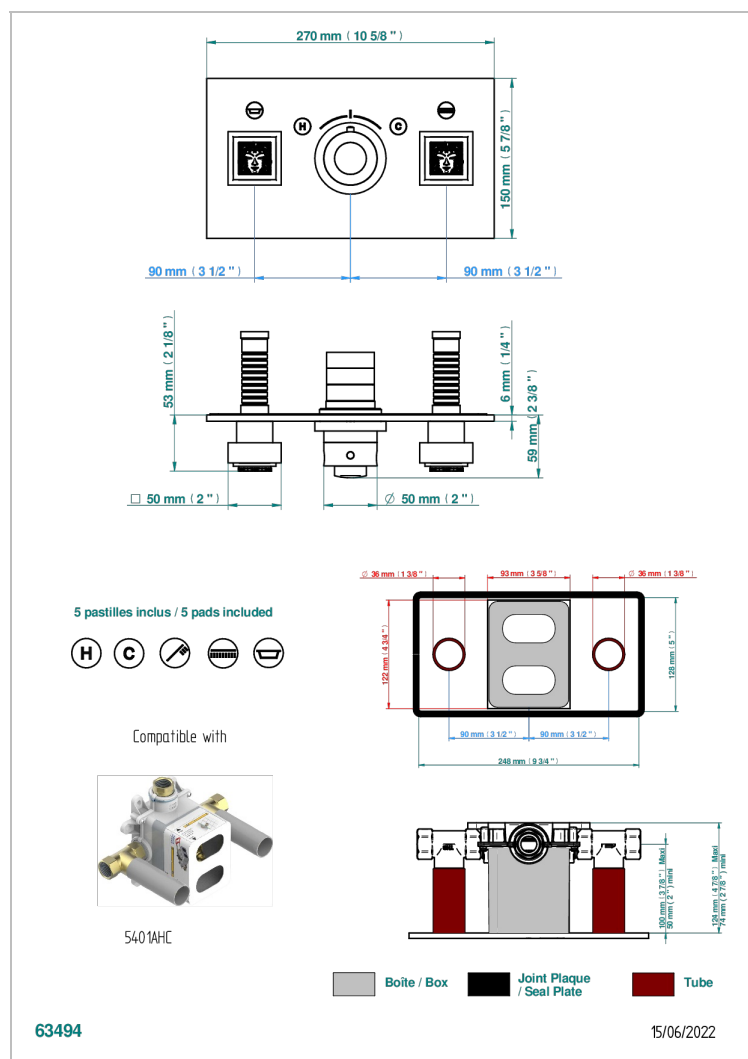

# MASQUE DE FEMME, SMOOTH METAL

A2U-5401BEH

Trim for thermostatic mixer with 2 valves item to be installed horizontal . to adapt on 5 401AHC or 5 401AHM

## CHARACTERISTIC

- Masque de Femme, smooth metal
- Trim for thermostatic mixer with 2 valves item to be installed horizontal . to adapt on 5 401AHC or 5 401AHM

## RELATED SKU'S

- Ref. G00-5401AHC 3/4" THG thermostat, 60 l/mn with two valves with wax cartridge delivered with a built-in box, without trim - to be installed horizontal ( for installation with cross handle)
- Ref. G00-5401AHM 3/4" THG thermostat, 60 l/mn with two valves with wax cartridge delivered with a built-in box, without trim - to be installed horizontal ( for installation with lever handle)