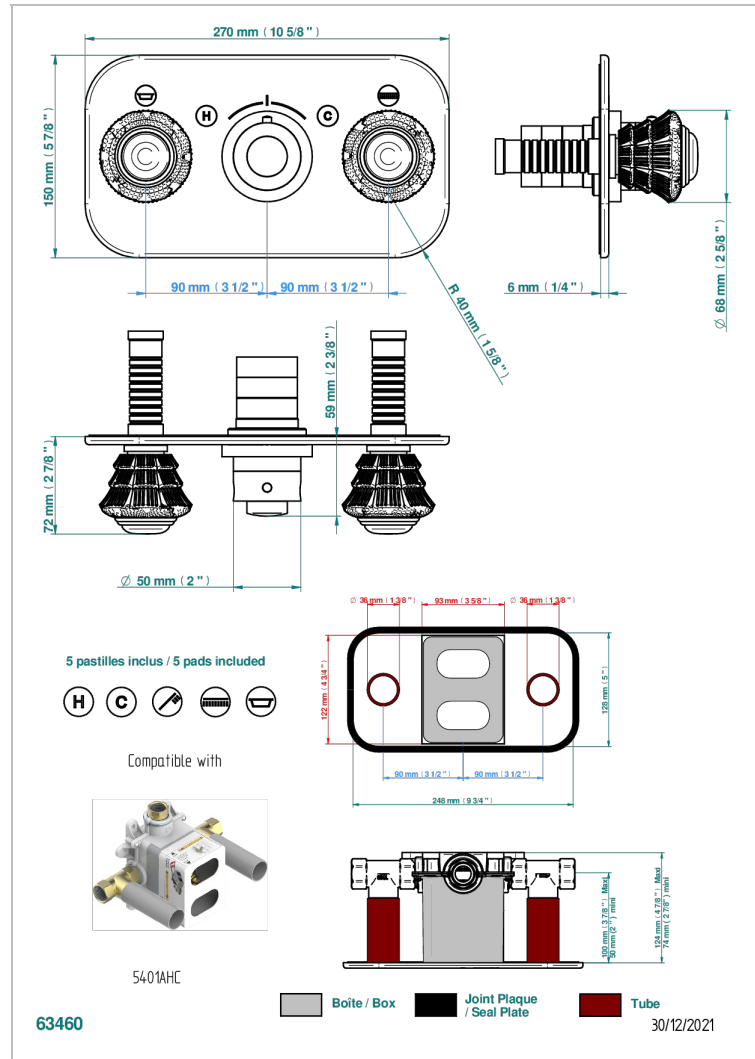

Trim for thermostatic mixer with 2 valves item to be installed horizontal . to adapt on 5 401AHC or 5 401AHM

### CHARACTERISTIC

- Dahlia
- Trim for thermostatic mixer with 2 valves item to be installed horizontal . to adapt on 5 401AHC or 5 401AHM

### RELATED SKU'S

- Ref. G00-5401AHC 3/4" THG thermostat, 60 l/mn with two valves with wax cartridge delivered with a built-in box, without trim - to be installed horizontal ( for installation with cross handle)
- Ref. G00-5401AHM 3/4" THG thermostat, 60 l/mn with two valves with wax cartridge delivered with a built-in box, without trim - to be installed horizontal ( for installation with lever handle)