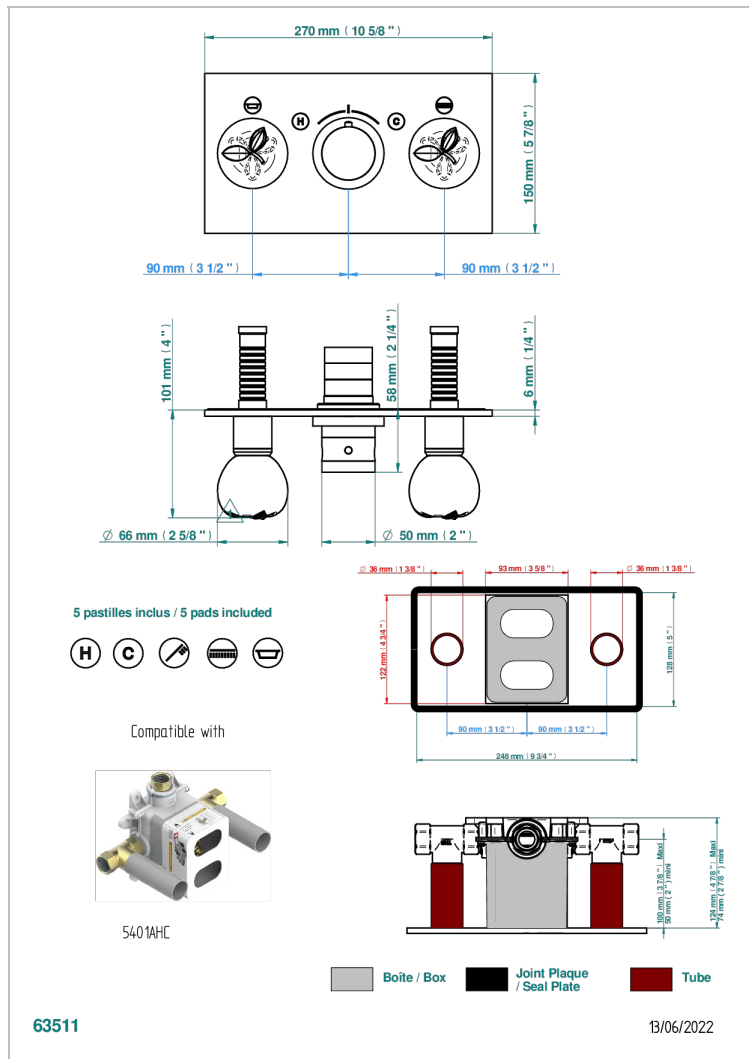

POMME GOLD LUSTER CRYSTAL

A46-5401BEH

Trim for thermostatic mixer with 2 valves item to be installed horizontal . to adapt on 5 401AHC or 5 401AHM

CHARACTERISTIC

- Pomme gold luster crystal
- Trim for thermostatic mixer with 2 valves item to be installed horizontal . to adapt on 5 401AHC or 5 401AHM

RELATED SKU'S

- Ref. G00-5401AHC 3/4" THG thermostat, 60 l/mn with two valves with wax cartridge delivered with a built-in box, without trim - to be installed horizontal (for installation with cross handle)
- Ref. G00-5401AHM 3/4" THG thermostat, 60 l/mn with two valves with wax cartridge delivered with a built-in box, without trim - to be installed horizontal (for installation with lever handle)