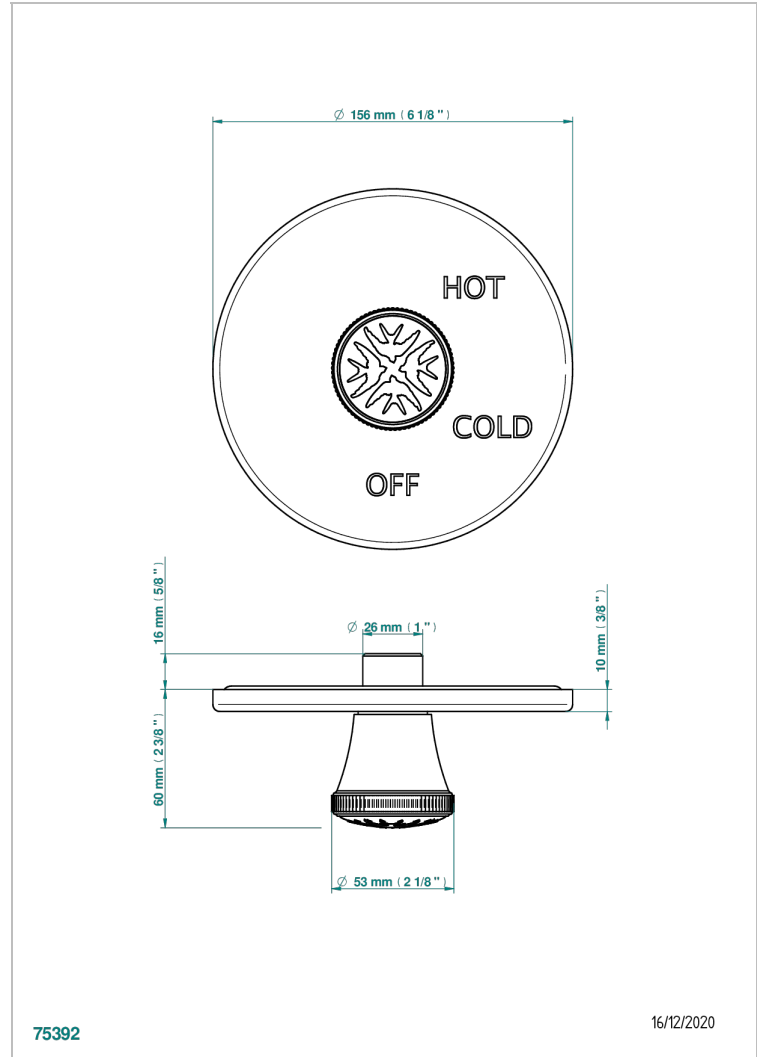

HIRONDELLES

A4J-320B

Trim for pressure balance valve

THG[®]
PARIS

75392

16/12/2020

CHARACTERISTIC

- Hirondelles
- Trim for pressure balance valve

RELATED SKU'S

- Ref. G00-320A 1/2 " Pressure balance valve

AVAILABLE FINITIONS

Blush PVD - H62
Brass color PVD - H49
Brown bronze color PVD - F33
Chrome polished - A02
Copper antique matt, coated - H07
Gold color PVD - H52

Matt nickel color PVD - H56
Nickel antique / Sovereign - H28
Nickel color PVD - H55
Nickel polished - B01
Silver polished, antique - H03
Soft gold - F30

Soft matt gold - F31
Umber PVD - H66