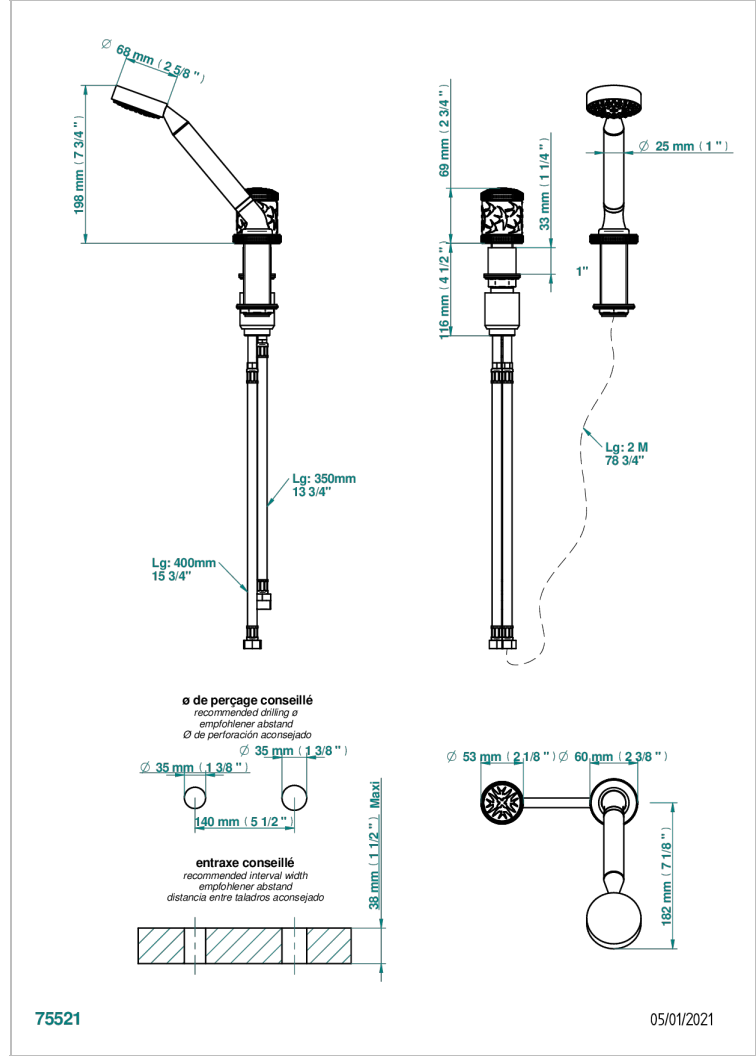

HIRONDELLES

A4J-6532/60A

Deck mounted mixer with handshower, progressive cartridge

CHARACTERISTIC

- ACS : 22ACCLY009

STANDARDS

AVAILABLE FINITIONS

- Blush PVD - H62
- Brass color PVD - H49
- Brown bronze color PVD - F33
- Chrome polished - A02
- Copper antique matt, coated - H07
- Gold color PVD - H52

- Gold mat - F07
- Gold polished - F01
- Graphite PVD - H64
- Light coated bronze - D01
- Matt Umber PVD - H67
- Matt blush PVD - H60

- Matt brass color PVD - H50
- Matt brown bronze color PVD - F34
- Matt chrome (American satin) - C02
- Matt gold color PVD - H53
- Matt graphite PVD - H65
- Matt nickel (American satin) - C01

- Matt nickel color PVD - H56
- Nickel antique / Sovereign - H28
- Nickel color PVD - H55
- Nickel polished - B01
- Silver polished, antique - H03
- Soft gold - F30

- Soft matt gold - F31
- Umber PVD - H66