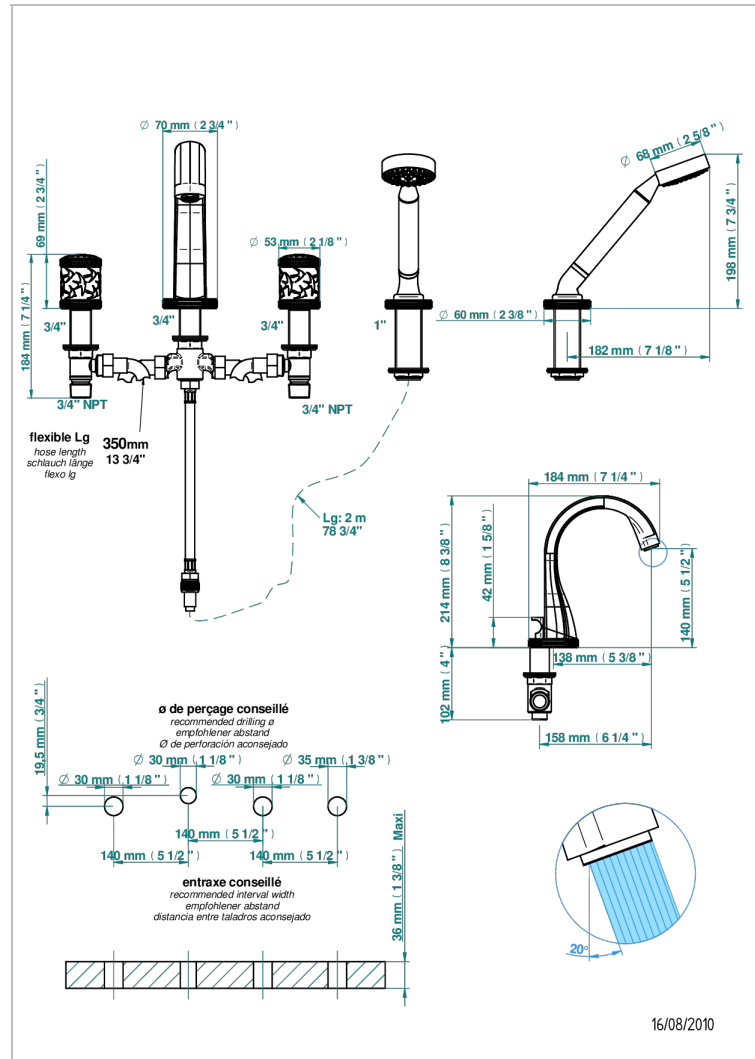

HIRONDELLES - GOLD STAMPED

A4L-112BUS

Roman tub set with diverter spout and handshower, 3/4" valves

16/08/2010

CHARACTERISTIC

- ASME : ASME A112.18.1-2011/CSA B125.1-11

STANDARDS

AVAILABLE FINITIONS

Blush PVD - H62
Brass color PVD - H49
Brown bronze color PVD - F33
Chrome polished - A02
Copper antique matt, coated - H07
Gold color PVD - H52

Gold mat - F07
Gold polished - F01
Graphite PVD - H64
Light coated bronze - D01
Matt Umber PVD - H67
Matt blush PVD - H60

Matt brass color PVD - H50
Matt brown bronze color PVD - F34
Matt chrome (American satin) - C02
Matt gold color PVD - H53
Matt graphite PVD - H65
Matt nickel (American satin) - C01

Matt nickel color PVD - H56
Nickel antique / Sovereign - H28
Nickel color PVD - H55
Nickel polished - B01
Silver polished, antique - H03
Soft gold - F30

Soft matt gold - F31
Umber PVD - H66