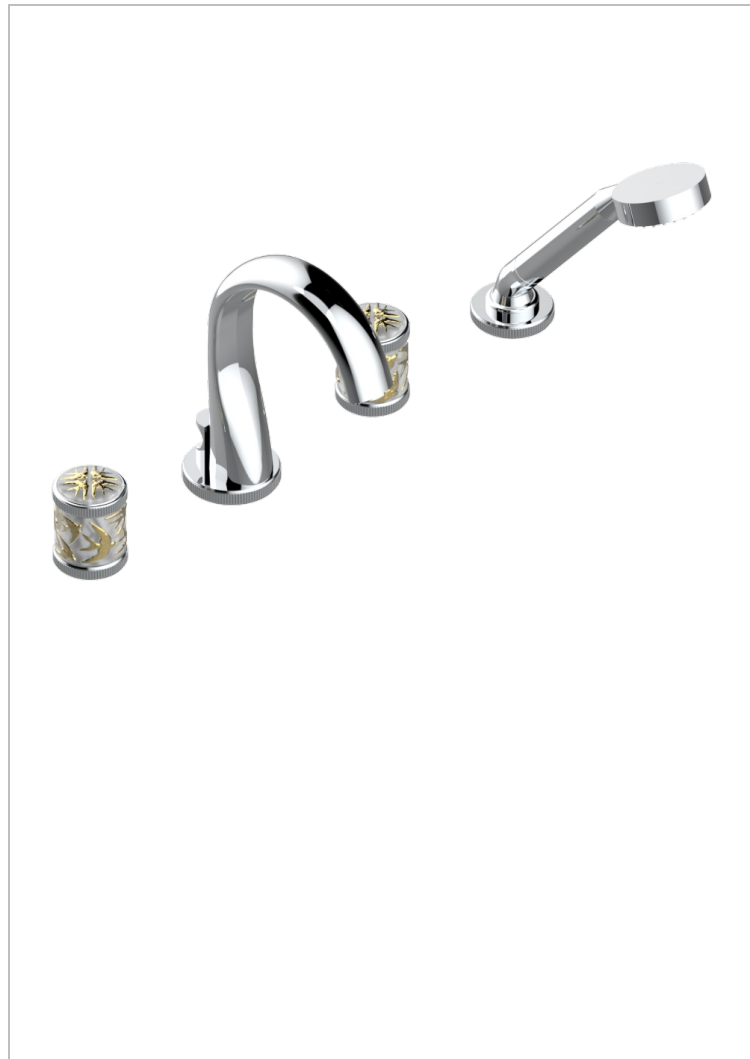

HIRONDELLES - GOLD STAMPED

A4L-112BUS

Roman tub set with diverter spout and handshower, 3/4" valves

16/08/2010

CHARACTERISTIC

- ASME : ASME A112.18.1-2011/CSA B125.1-11

STANDARDS

AVAILABLE FINITIONS

Blush PVD - H62
Brass color PVD - H49
Brown bronze color PVD - F33
Chrome polished - A02
Copper antique matt, coated - H07
Gold color PVD - H52

Gold mat - F07
Gold polished - F01
Graphite PVD - H64
Light coated bronze - D01
Matt Umber PVD - H67
Matt blush PVD - H60

Matt brass color PVD - H50
Matt brown bronze color PVD - F34
Matt chrome (American satin) - C02
Matt gold color PVD - H53
Matt graphite PVD - H65
Matt nickel (American satin) - C01

Matt nickel color PVD - H56
Nickel antique / Sovereign - H28
Nickel color PVD - H55
Nickel polished - B01
Silver polished, antique - H03
Soft gold - F30

Soft matt gold - F31
Umber PVD - H66