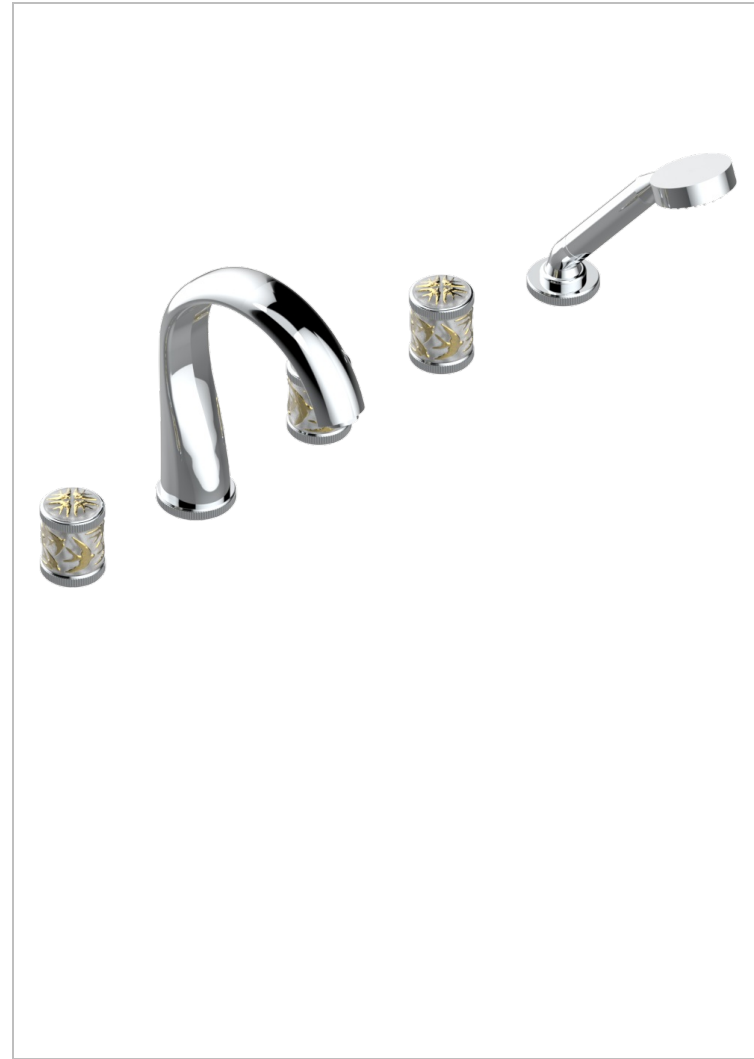

# HIRONDELLES - GOLD STAMPED

A4L-1132SGUS

Roman tub set with 2 x 3/4" valves and rim mounted ceramic mixer with progressive cartridge and handshower

## CHARACTERISTIC

- Hironnelles - Gold stamped
- Roman tub set with 2 x 3/4" valves and rim mounted ceramic mixer with progressive cartridge and handshower

## AVAILABLE FINITIONS

Blush PVD - H62  
Brass color PVD - H49  
Brown bronze color PVD - F33  
Chrome polished - A02  
Copper antique matt, coated - H07  
Gold color PVD - H52

Gold mat - F07  
Gold polished - F01  
Graphite PVD - H64  
Light coated bronze - D01  
Matt Umber PVD - H67  
Matt blush PVD - H60

Matt brass color PVD - H50  
Matt brown bronze color PVD - F34  
Matt chrome (American satin) - C02  
Matt gold color PVD - H53  
Matt graphite PVD - H65  
Matt nickel (American satin) - C01

Matt nickel color PVD - H56  
Nickel antique / Sovereign - H28  
Nickel color PVD - H55  
Nickel polished - B01  
Silver polished, antique - H03  
Soft gold - F30