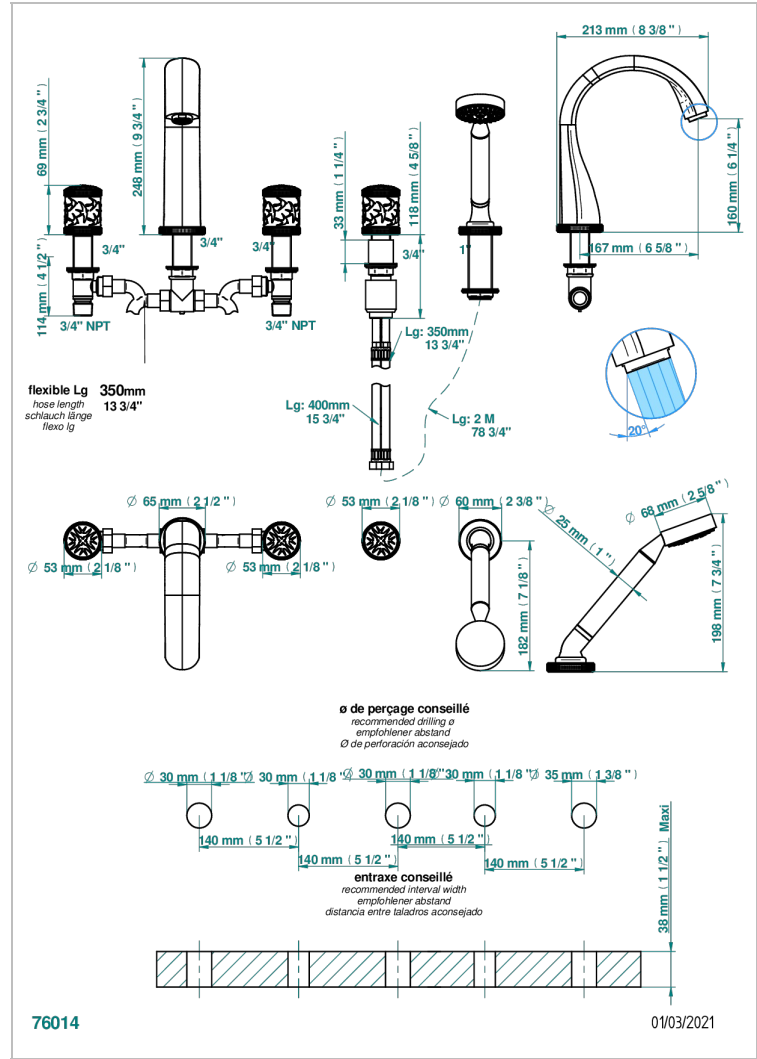

# HIRONDELLES - GOLD STAMPED

A4L-1132SGUS

Roman tub set with 2 x 3/4" valves and rim mounted ceramic mixer with progressive cartridge and handshower

## CHARACTERISTIC

- Hironnelles - Gold stamped
- Roman tub set with 2 x 3/4" valves and rim mounted ceramic mixer with progressive cartridge and handshower