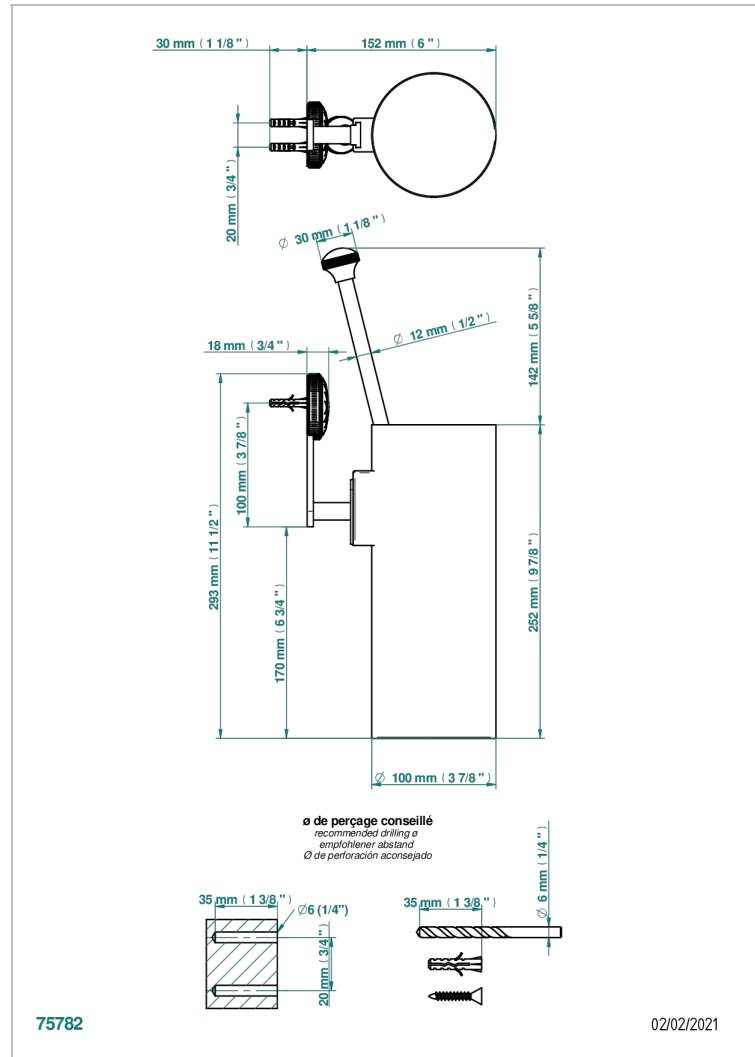

# HIRONDELLES - GOLD STAMPED

A4L-4720

Wall mounted toilet brush holder

## CHARACTERISTIC

- Hirondelles - Gold stamped
- Wall mounted toilet brush holder