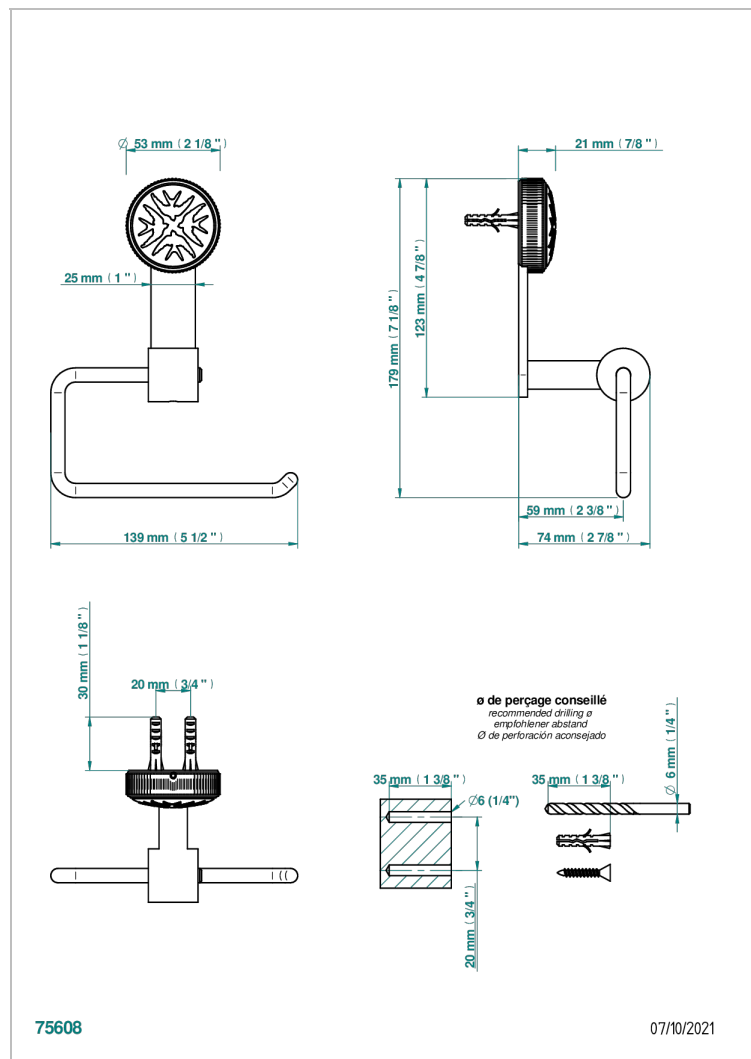

# HIRONDELLES - GOLD STAMPED

A4L-538A

Toilet paper holder, single mount without cover

## CHARACTERISTIC

- Hironnelles - Gold stamped
- Toilet paper holder, single mount without cover