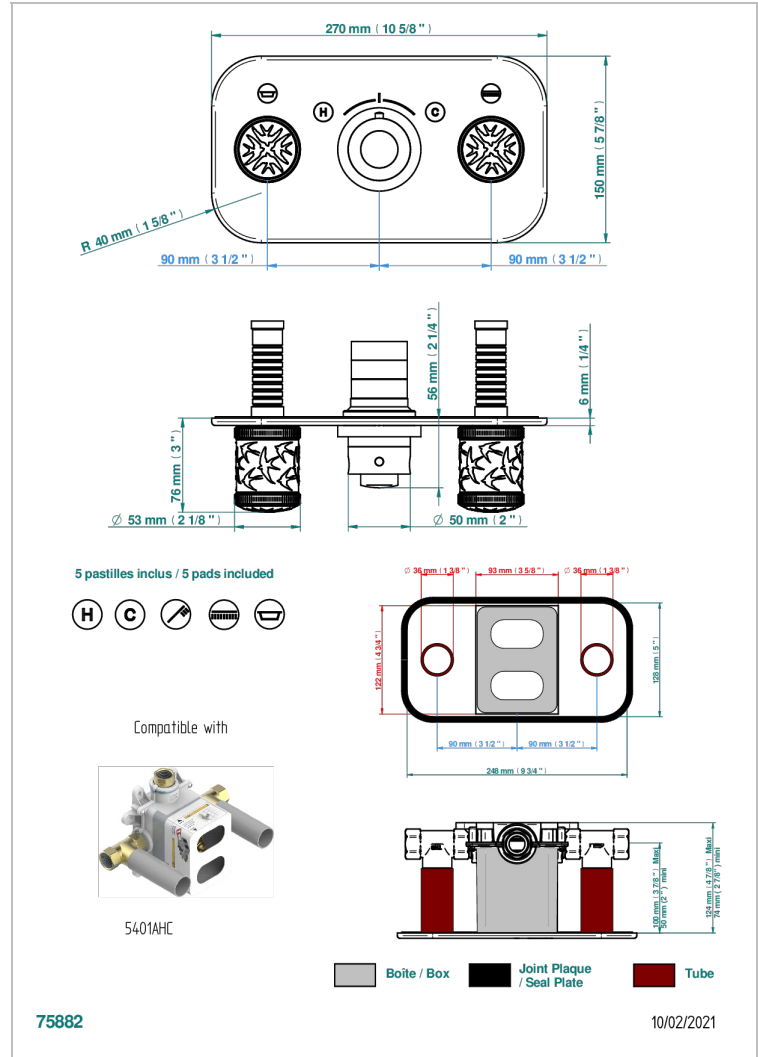

# HIRONDELLES - GOLD STAMPED

A4L-5401BEH

THG  
PARIS

Trim for thermostatic mixer with 2 valves item to be installed horizontal . to adapt on 5 401AHC or 5 401AHM

## CHARACTERISTIC

- Hirondelles - Gold stamped
- Trim for thermostatic mixer with 2 valves item to be installed horizontal . to adapt on 5 401AHC or 5 401AHM

## RELATED SKU'S

- Ref. G00-5401AHC 3/4" THG thermostat, 60 l/mn with two valves with wax cartridge delivered with a built-in box, without trim - to be installed horizontal ( for installation with cross handle)
- Ref. G00-5401AHM 3/4" THG thermostat, 60 l/mn with two valves with wax cartridge delivered with a built-in box, without trim - to be installed horizontal ( for installation with lever handle)