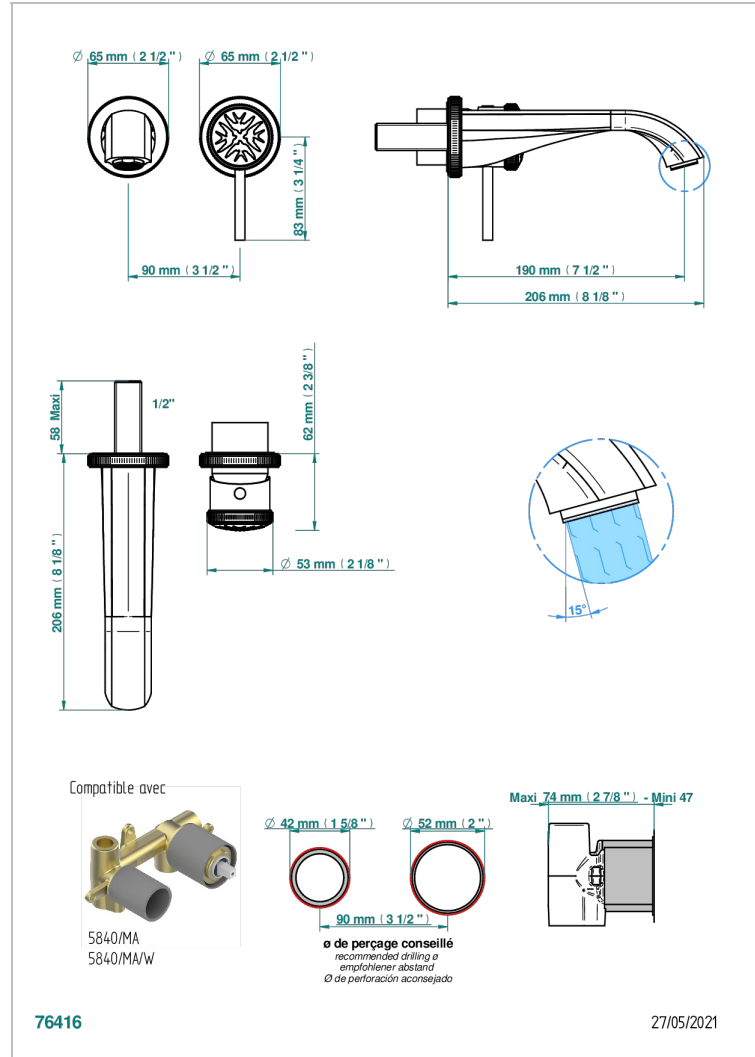

HIRONDELLES - GOLD STAMPED

A4L-6541B

Trim only for Built-in basin mixer with spout (two x 1/2" inlets and one 1/2" outlet), without waste

CHARACTERISTIC

- Hironnelles - Gold stamped
- Trim only for Built-in basin mixer with spout (two x 1/2" inlets and one 1/2" outlet), without waste

RELATED SKU'S

- Ref. G00-5840/MAUS Rough parts for concealed wall-mounted mixer with 1/2" outlet

AVAILABLE FINITIONS

Blush PVD - H62
Brass color PVD - H49
Brown bronze color PVD - F33
Chrome polished - A02
Copper antique matt, coated - H07
Gold color PVD - H52