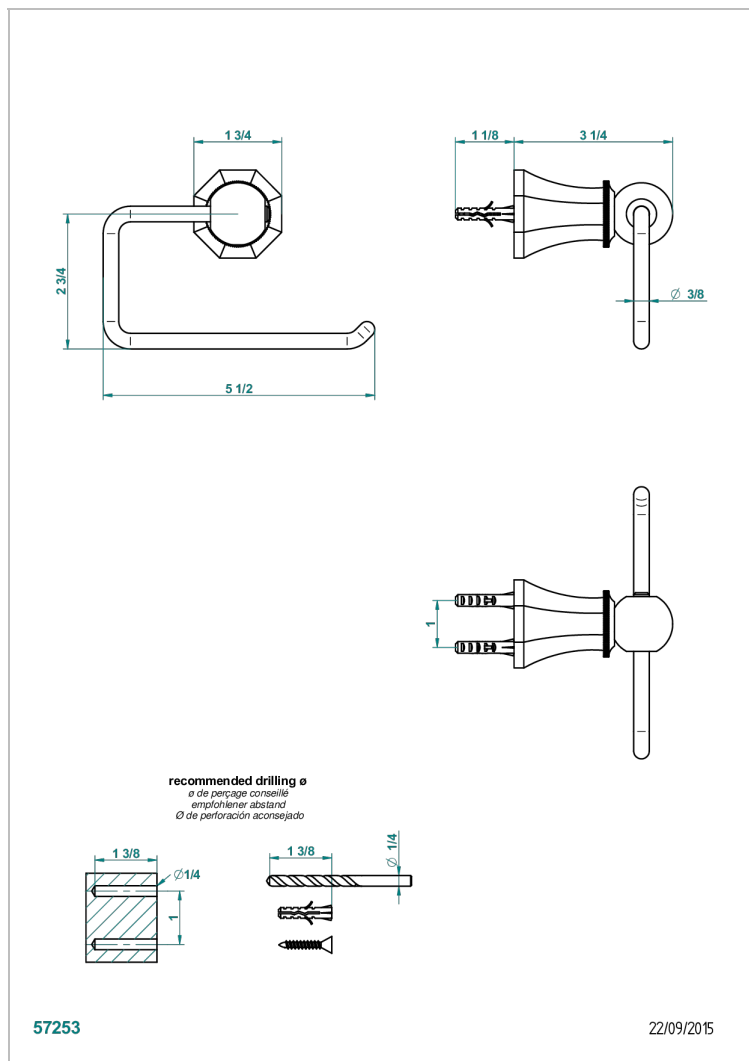

ART DECO WITH LEVER HANDLES

A55-538A

Toilet paper holder, single mount without cover

CHARACTERISTIC

- Art Déco with lever handles
- Toilet paper holder, single mount without cover

AVAILABLE FINITIONS

Blush PVD - H62
Brass color PVD - H49
Brown bronze color PVD - F33
Chrome polished - A02
Chrome polished / gold polished - G02
Copper antique matt, coated - H07