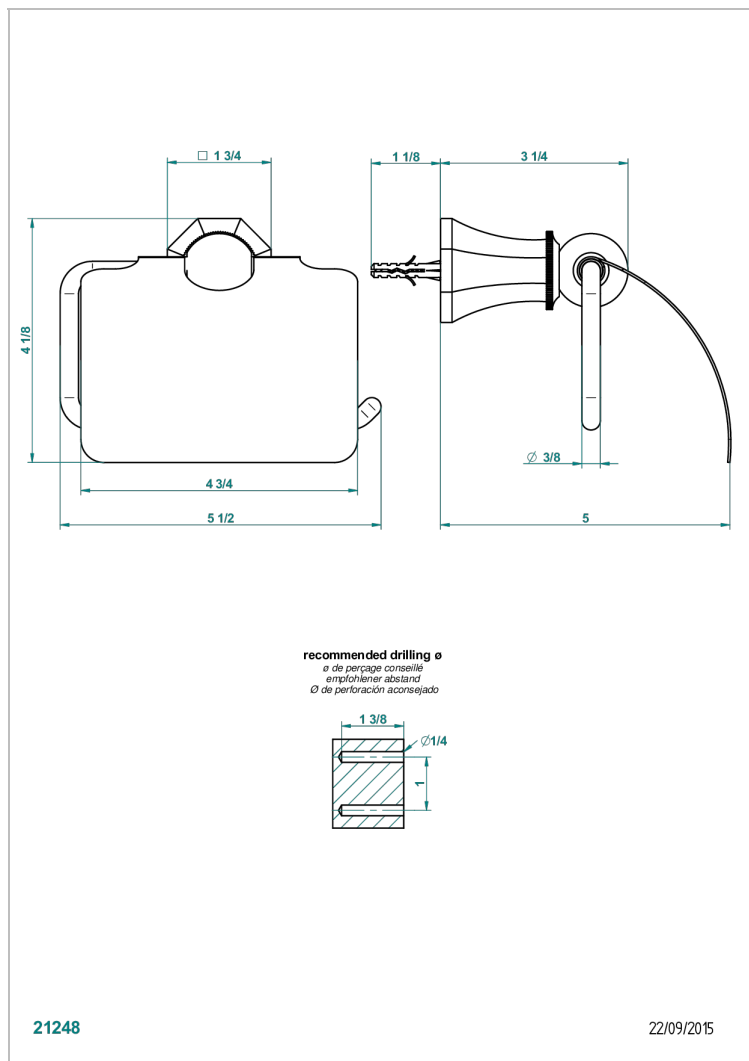

# ART DECO WITH LEVER HANDLES

A55-538AC

Toilet paper holder, single mount with cover

21248

22/09/2015

## CHARACTERISTIC

- Art Déco with lever handles
- Toilet paper holder, single mount with cover