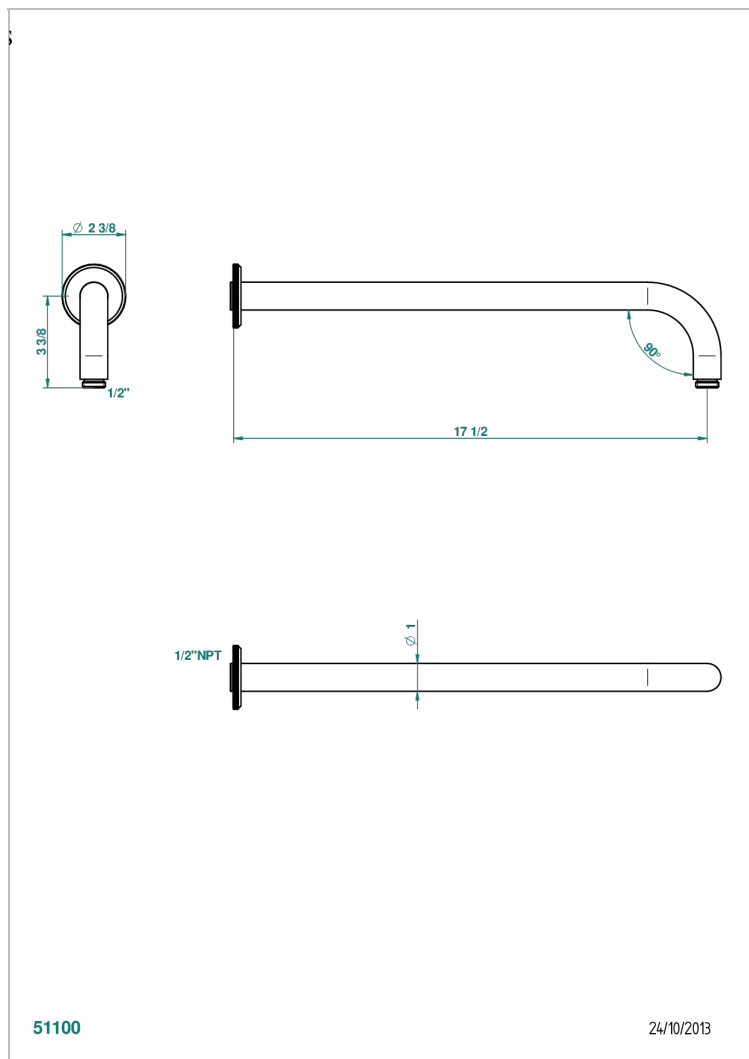

ART DECO WITH LEVER HANDLES

A55-84L/US

Horizontal shower arm, 90°, lg: 17"

THG[®]
PARIS

51100

24/10/2013

CHARACTERISTIC

- Art Déco with lever handles
- Horizontal shower arm, 90°, lg: 17"