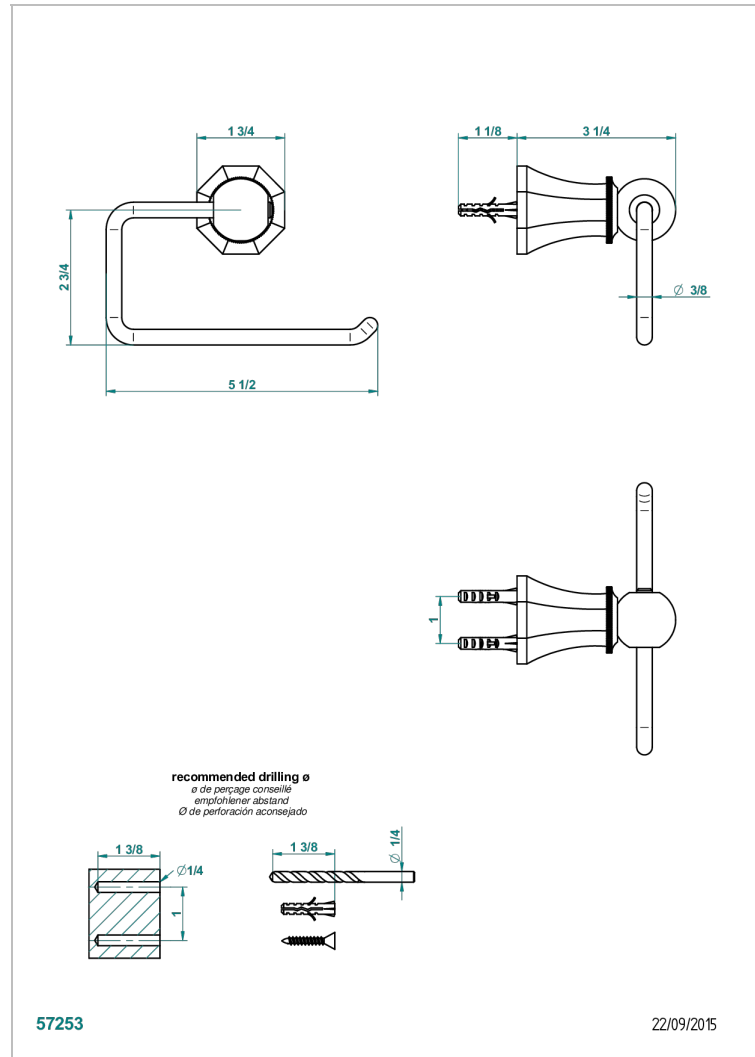

ART DECO CRISTAL

A56-538A

Toilet paper holder, single mount without cover

CHARACTERISTIC

- Art Déco Cristal
- Toilet paper holder, single mount without cover

AVAILABLE FINITIONS

Blush PVD - H62
Brass color PVD - H49
Brown bronze color PVD - F33
Chrome polished - A02
Chrome polished / gold polished - G02
Copper antique matt, coated - H07