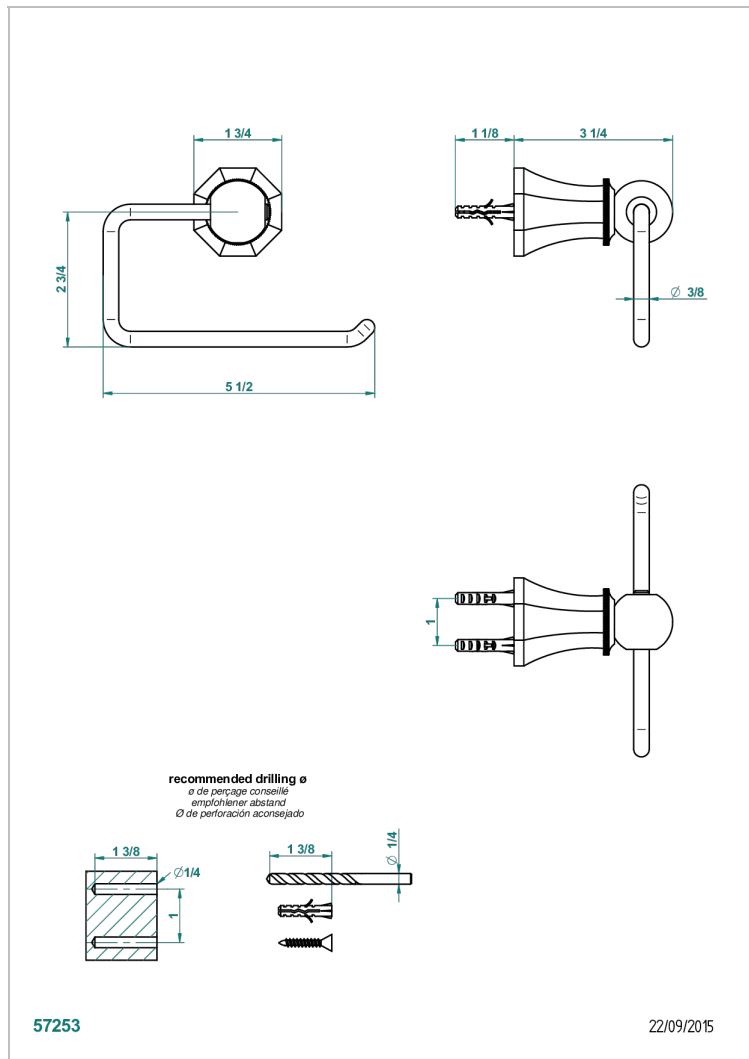

# TRADITION WITH LEVER HANDLES

A58-538A

Toilet paper holder, single mount without cover

## CHARACTERISTIC

- Tradition with lever handles
- Toilet paper holder, single mount without cover