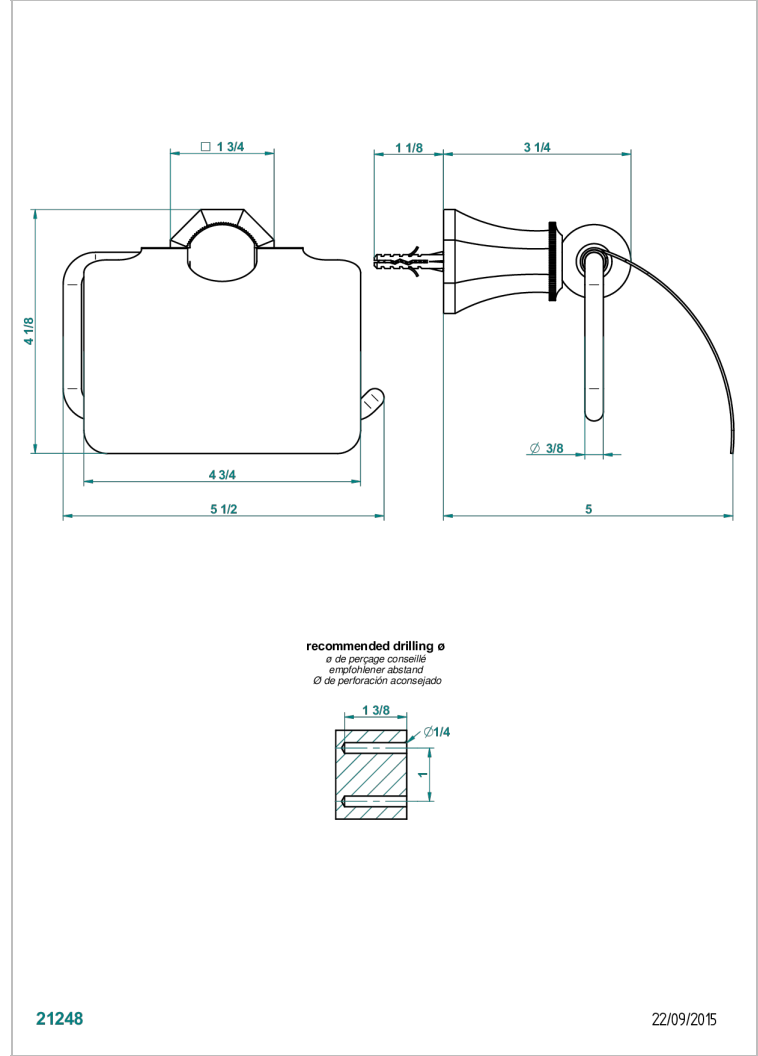

TRADITION CRISTAL

A59-538AC

Toilet paper holder, single mount with cover

THG[®]
PARIS

CHARACTERISTIC

- Tradition Cristal
- Toilet paper holder, single mount with cover

AVAILABLE FINITIONS

Blush PVD - H62
Brass color PVD - H49
Brown bronze color PVD - F33
Chrome polished - A02
Chrome polished / gold polished - G02
Copper antique matt, coated - H07