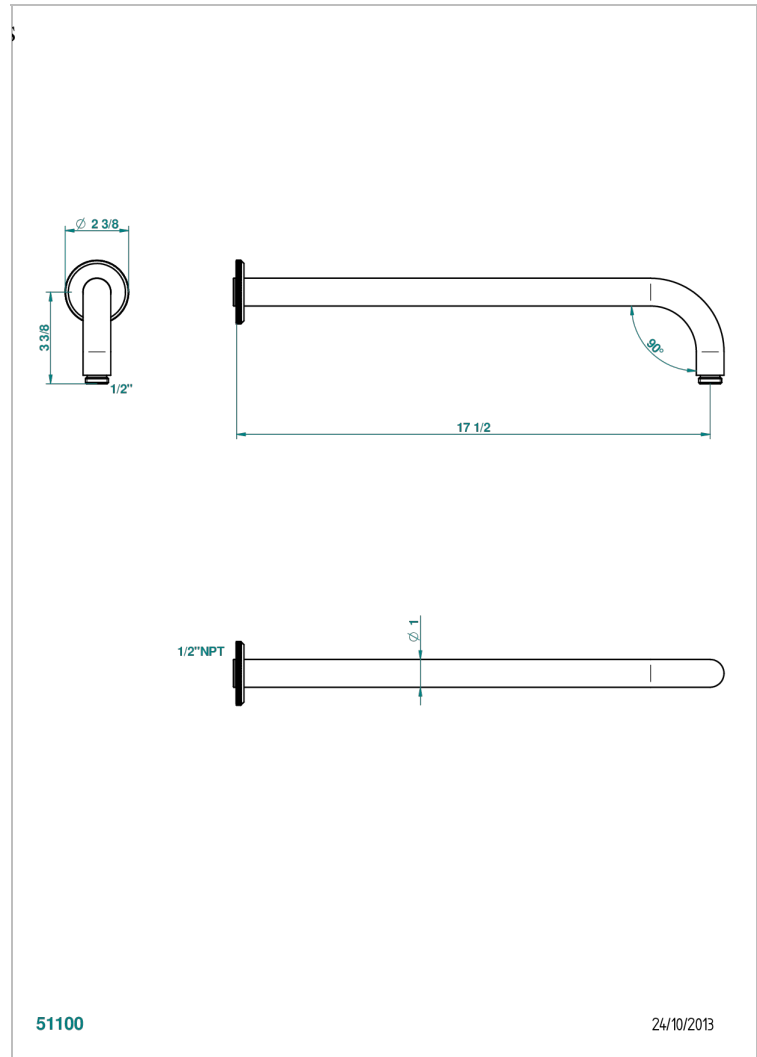

# TRADITION CRISTAL

A59-84L/US

Horizontal shower arm, 90°, lg: 17"

THG<sup>®</sup>  
PARIS

51100

24/10/2013

## CHARACTERISTIC

- Tradition Cristal
- Horizontal shower arm, 90°, lg: 17"