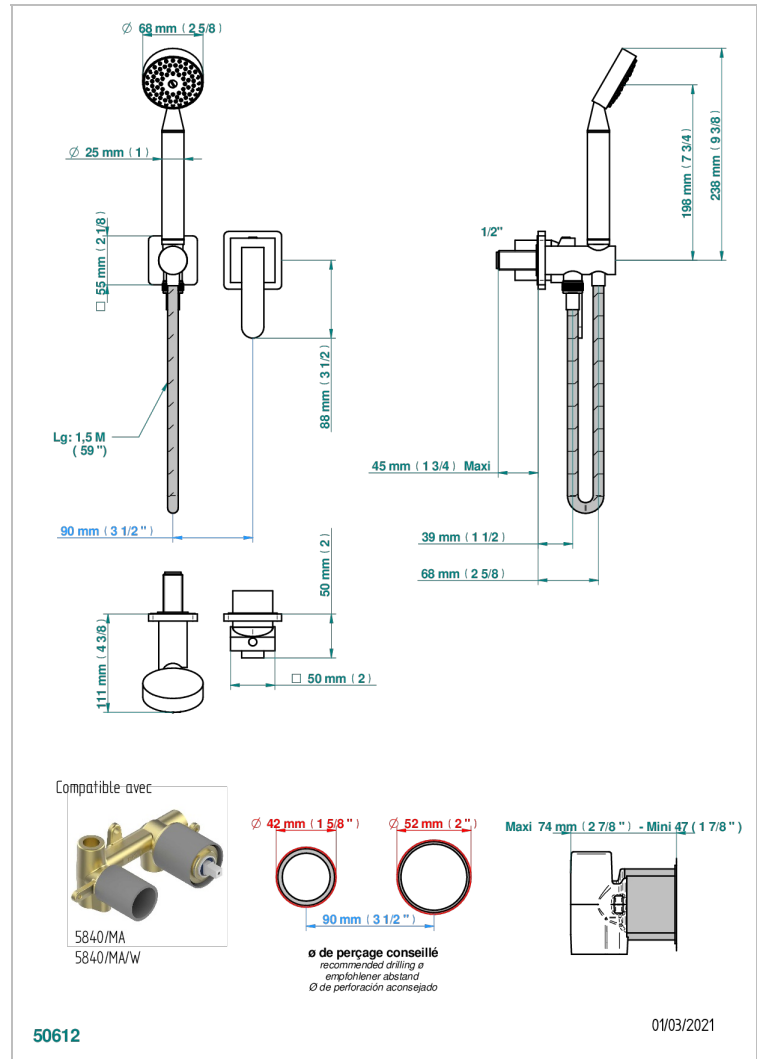

PROFIL METAL WITH LEVER

A6B-6561B

Trim only for wall mixer with complete handshower on hook

THG[®]
PARIS

CHARACTERISTIC

- Profil metal with lever
- Trim only for wall mixer with complete handshower on hook

TECHNICAL SPECS

- Recommandé : 3 bars (max. 5 bars) - Advised : 43,5 psi (max. 72 psi)
- 9,5 l/min à 3 bars (2.5 gpm at 43.5 psi)

RELATED SKU'S

- Ref. G00-5840/MA Rough parts for concealed wall-mounted mixer with 1/2" outlet