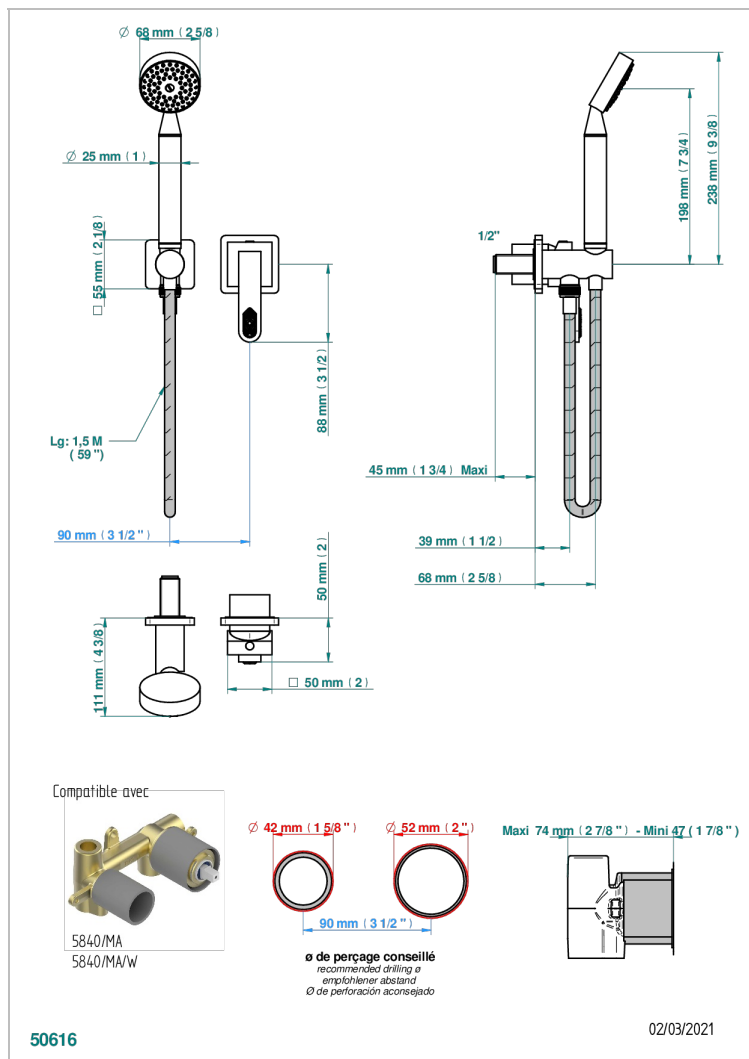

PROFIL LALIQUE CLEAR CRYSTAL

A6G-6561B

Trim only for wall mixer with complete handshower on hook

THG[®]
PARIS

CHARACTERISTIC

- Profil LaliQue clear crystal
- Trim only for wall mixer with complete handshower on hook

TECHNICAL SPECS

- Recommandé : 3 bars (max. 5 bars) - Advised : 43,5 psi (max. 72 psi)
- 9,5 l/min à 3 bars (2.5 gpm at 43.5 psi)

RELATED SKU'S

- Ref. G00-5840/MA Rough parts for concealed wall-mounted mixer with 1/2" outlet